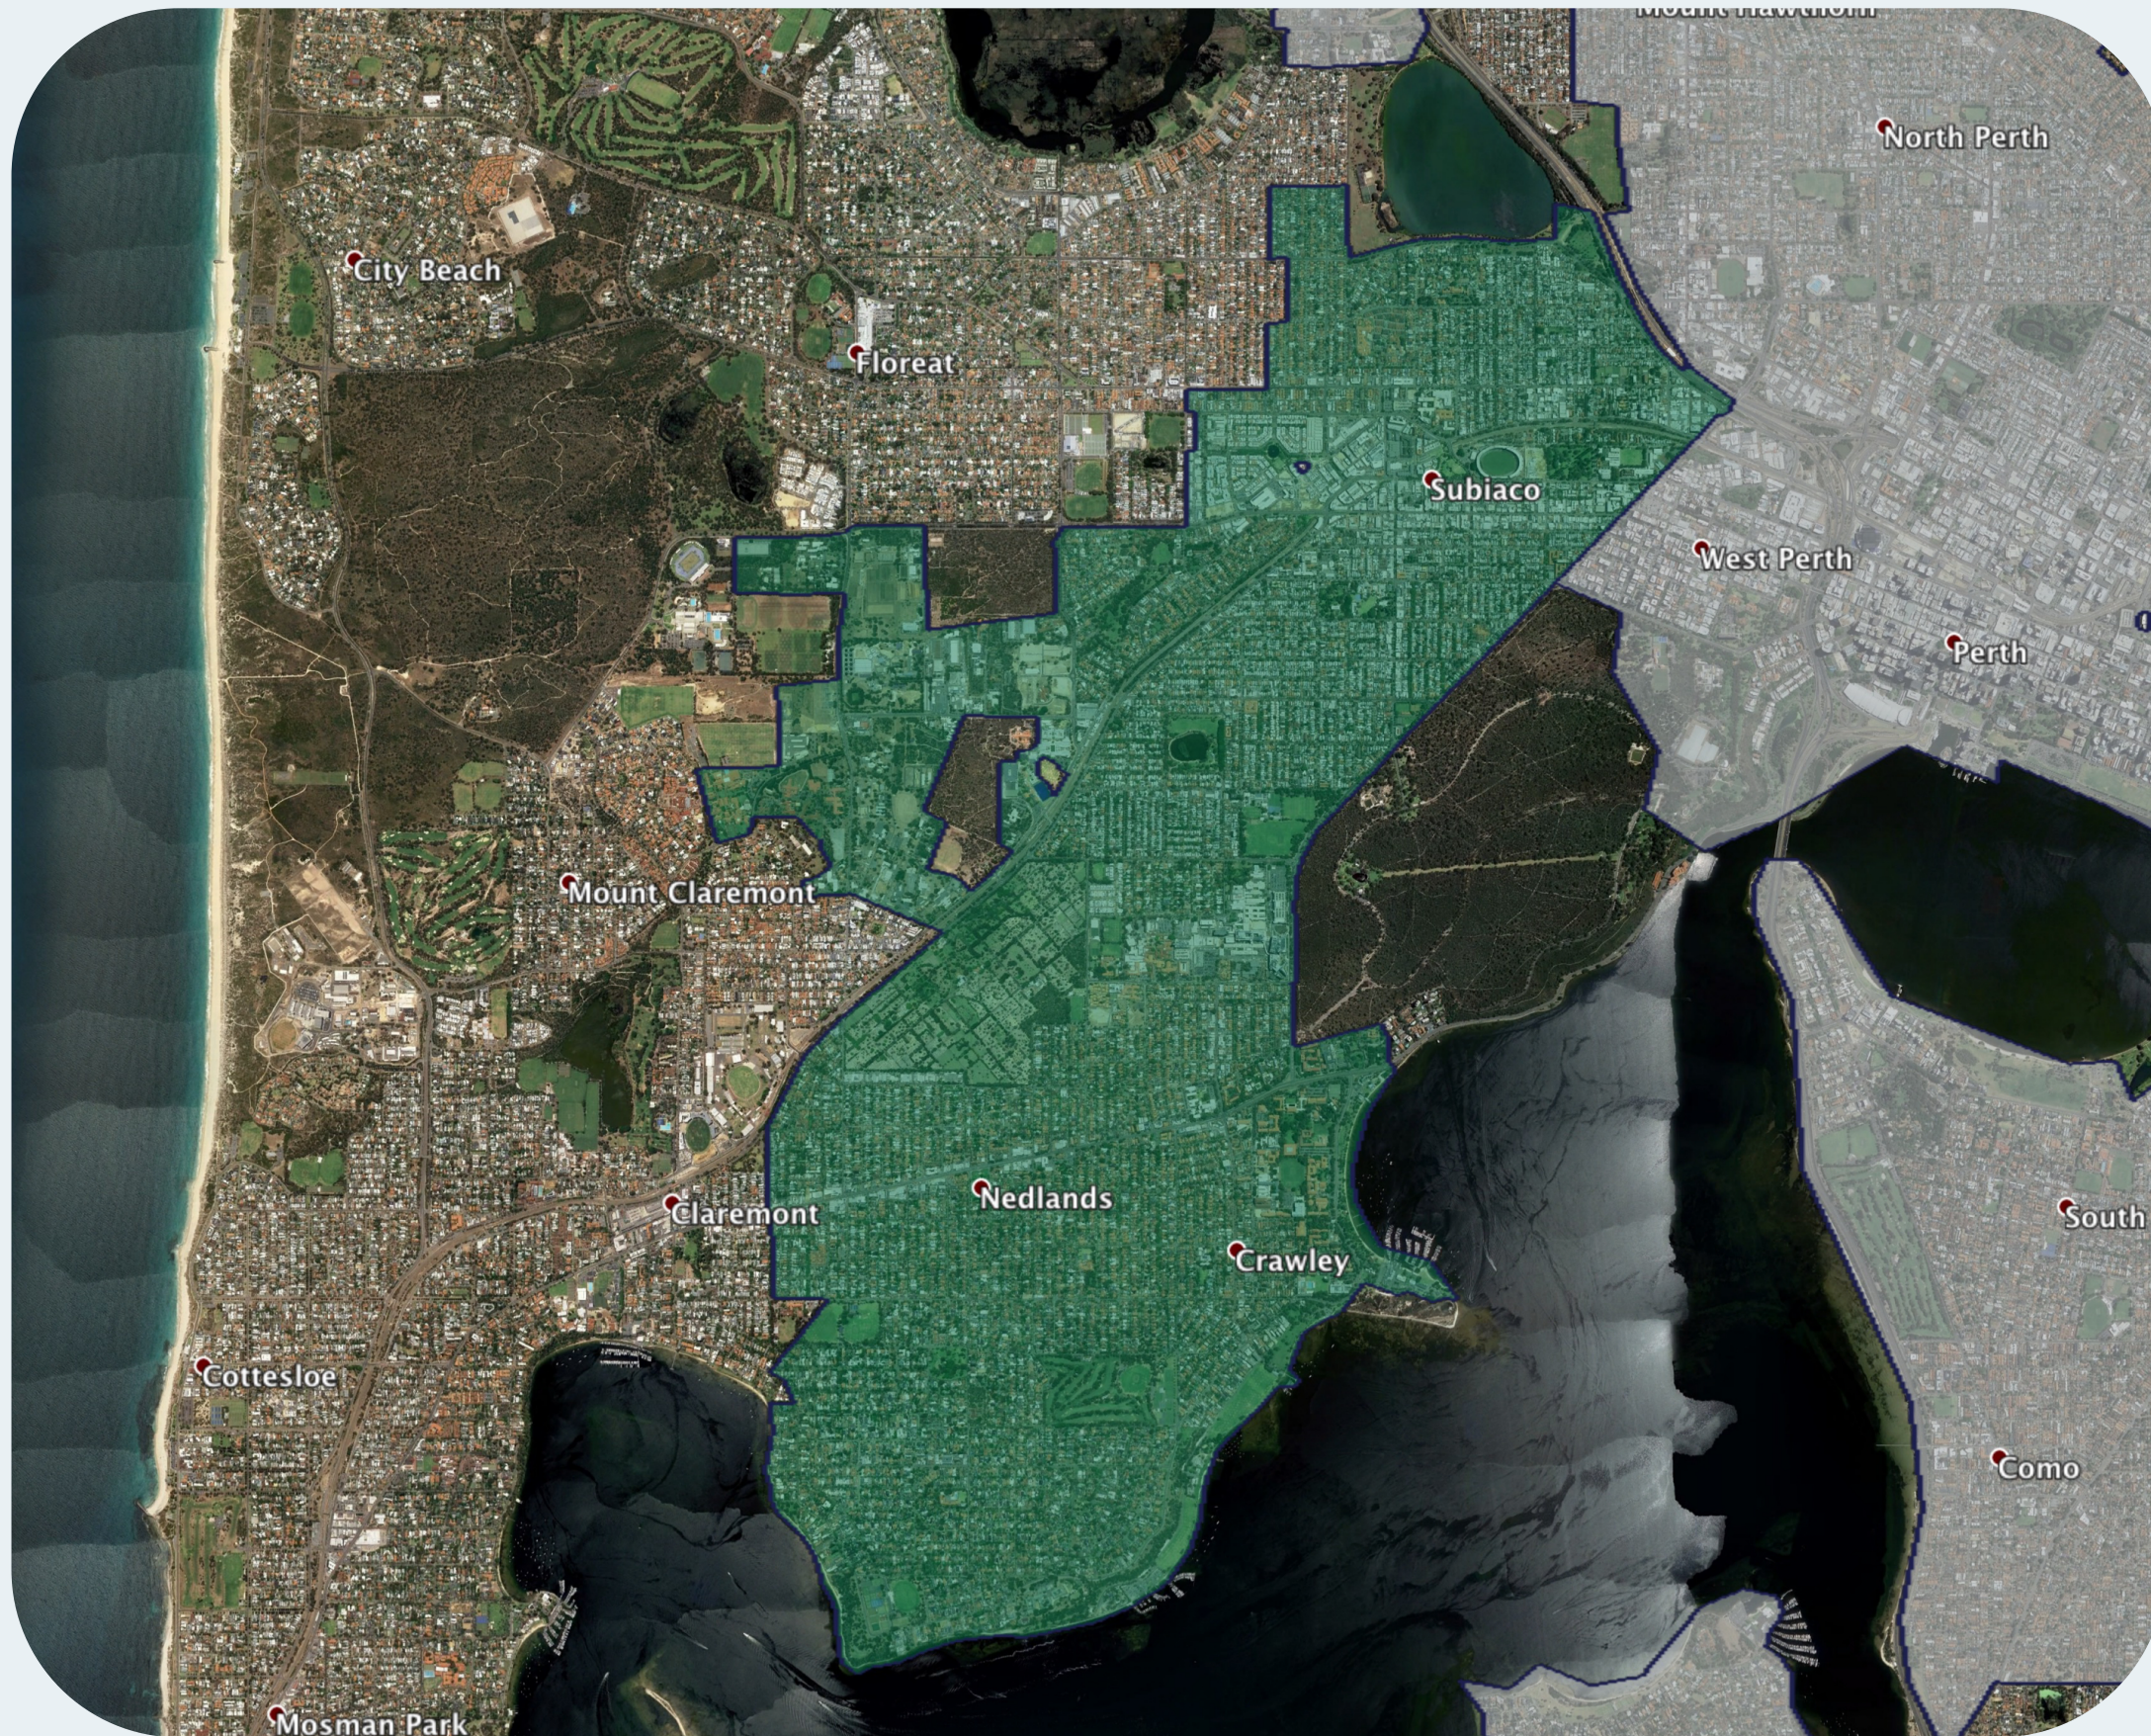

nbn™ Business Fibre Zone indicative map – Subiaco – Nedlands and surrounds

The nbn™ Business Fibre Initiative is available to businesses right across the country.

The areas highlighted on this map, are part of an nbn™ Business Fibre Zone that is eligible for business nbn™ Enterprise Ethernet.

To find out more about the Fibre Initiative contact your service provider, or visit: nbn.com.au/businessfibre

Key

-  nbn™ Business Fibre Zone
-  Adjacent/nearby nbn™ Business Fibre Zone (where relevant)