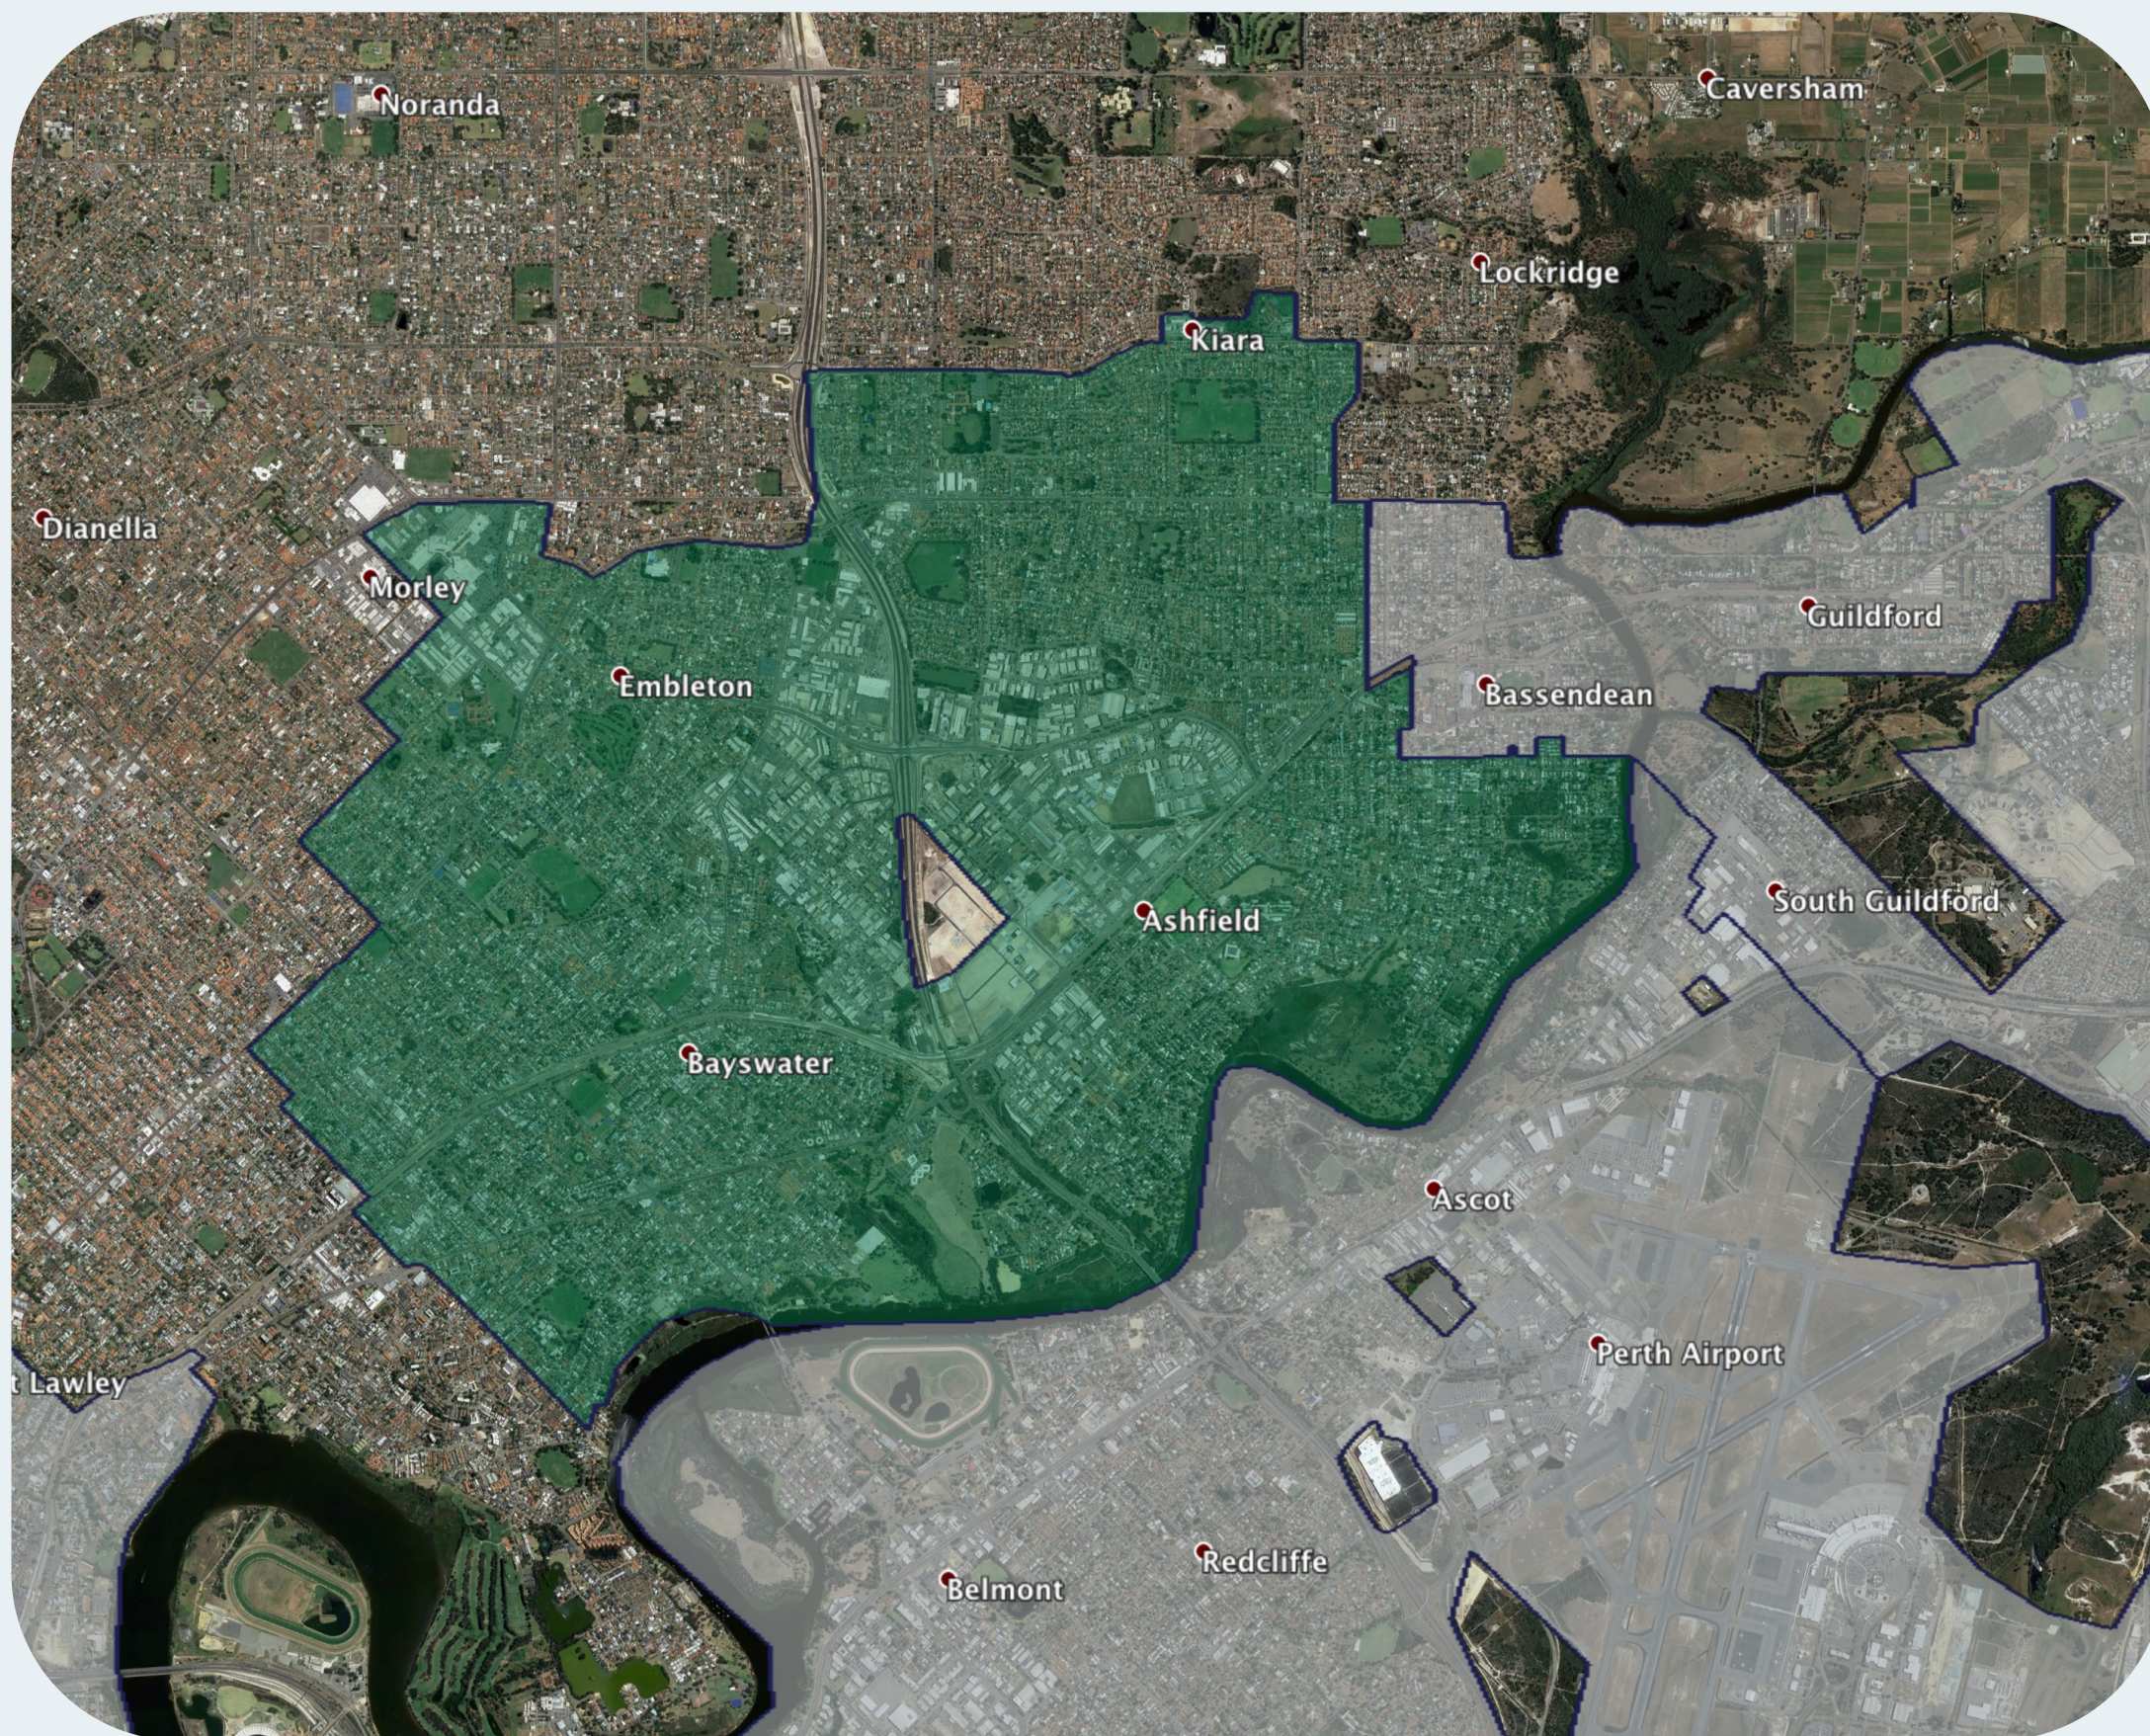

nbn™ Business Fibre Zone indicative map – Bassendean and surrounds

The nbn™ Business Fibre Initiative is available to businesses right across the country.

The areas highlighted on this map, are part of an nbn™ Business Fibre Zone that is eligible for business nbn™ Enterprise Ethernet.

To find out more about the Fibre Initiative contact your service provider, or visit: nbn.com.au/businessfibre

Key

-  nbn™ Business Fibre Zone
-  Adjacent/nearby nbn™ Business Fibre Zone (where relevant)