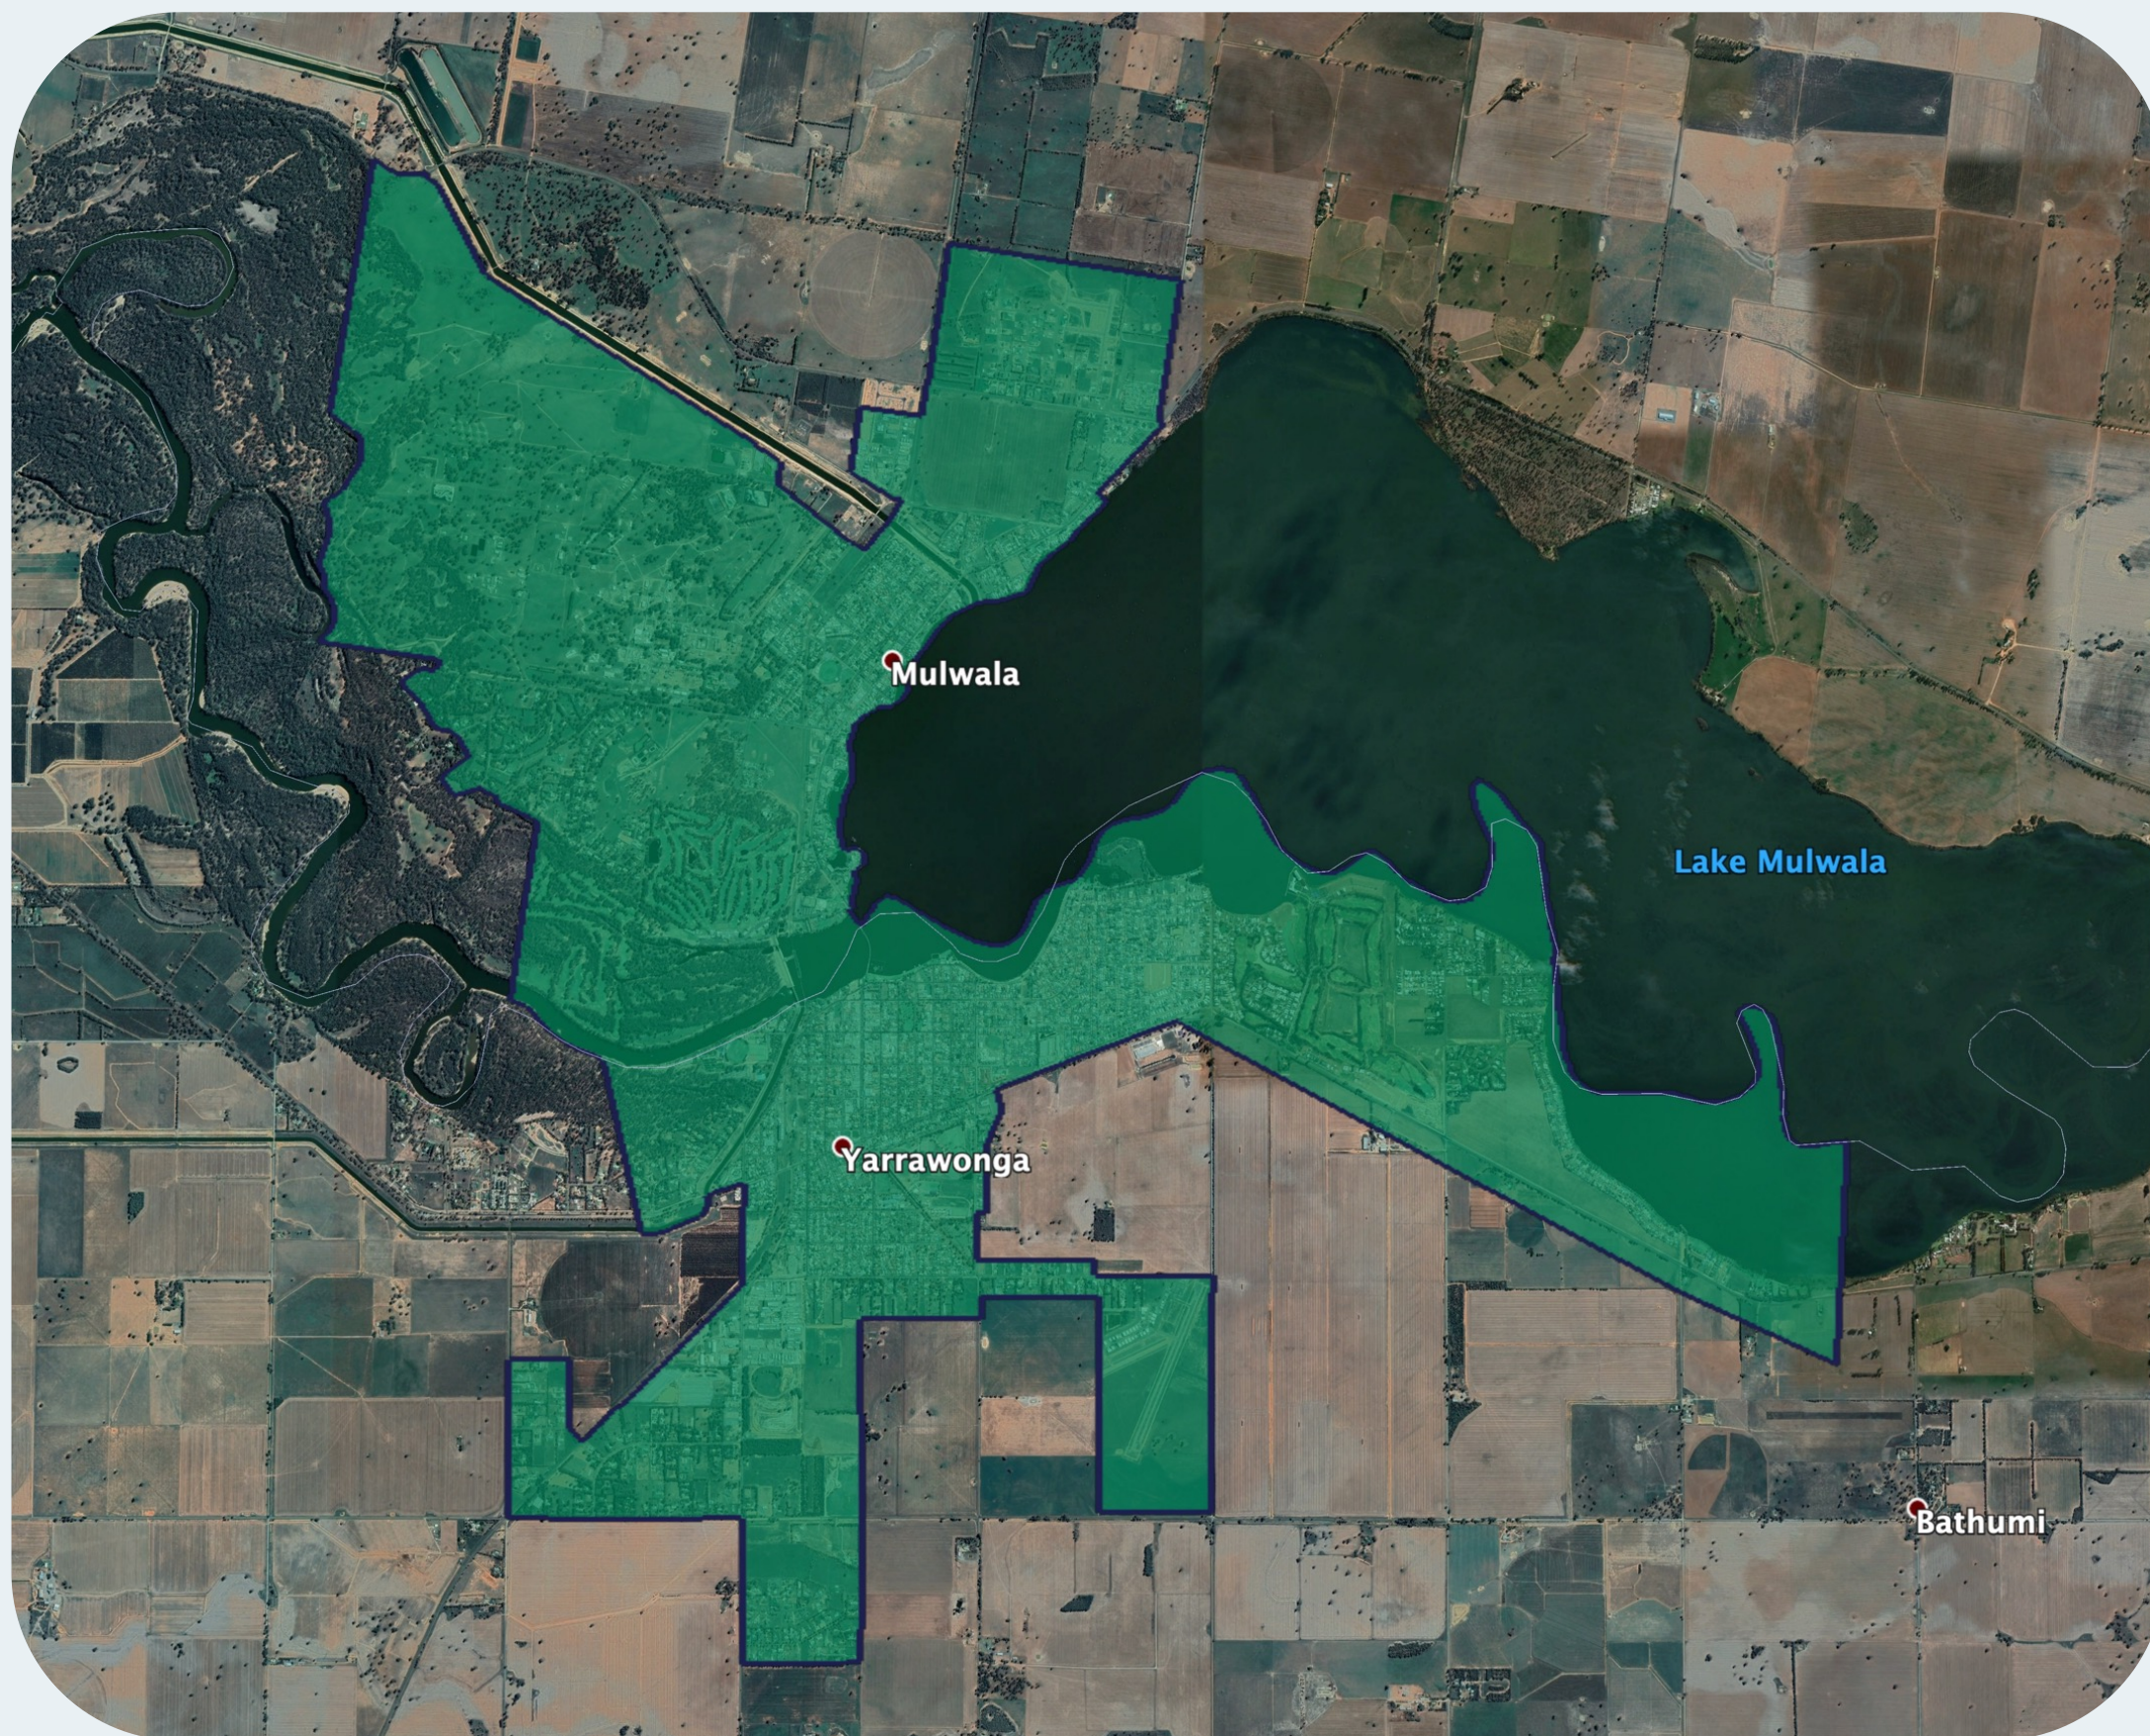

nbn™ Business Fibre Zone indicative map – Yarrawonga and surrounds

The nbn™ Business Fibre Initiative is available to businesses right across the country.

The area highlighted on this map, is part of an nbn™ Business Fibre Zone that is eligible for business nbn™ Enterprise Ethernet.

To find out more about the Fibre Initiative contact your service provider, or visit: nbn.com.au/businessfibre

Key

-  nbn™ Business Fibre Zone
-  Adjacent/nearby nbn™ Business Fibre Zone (where relevant)