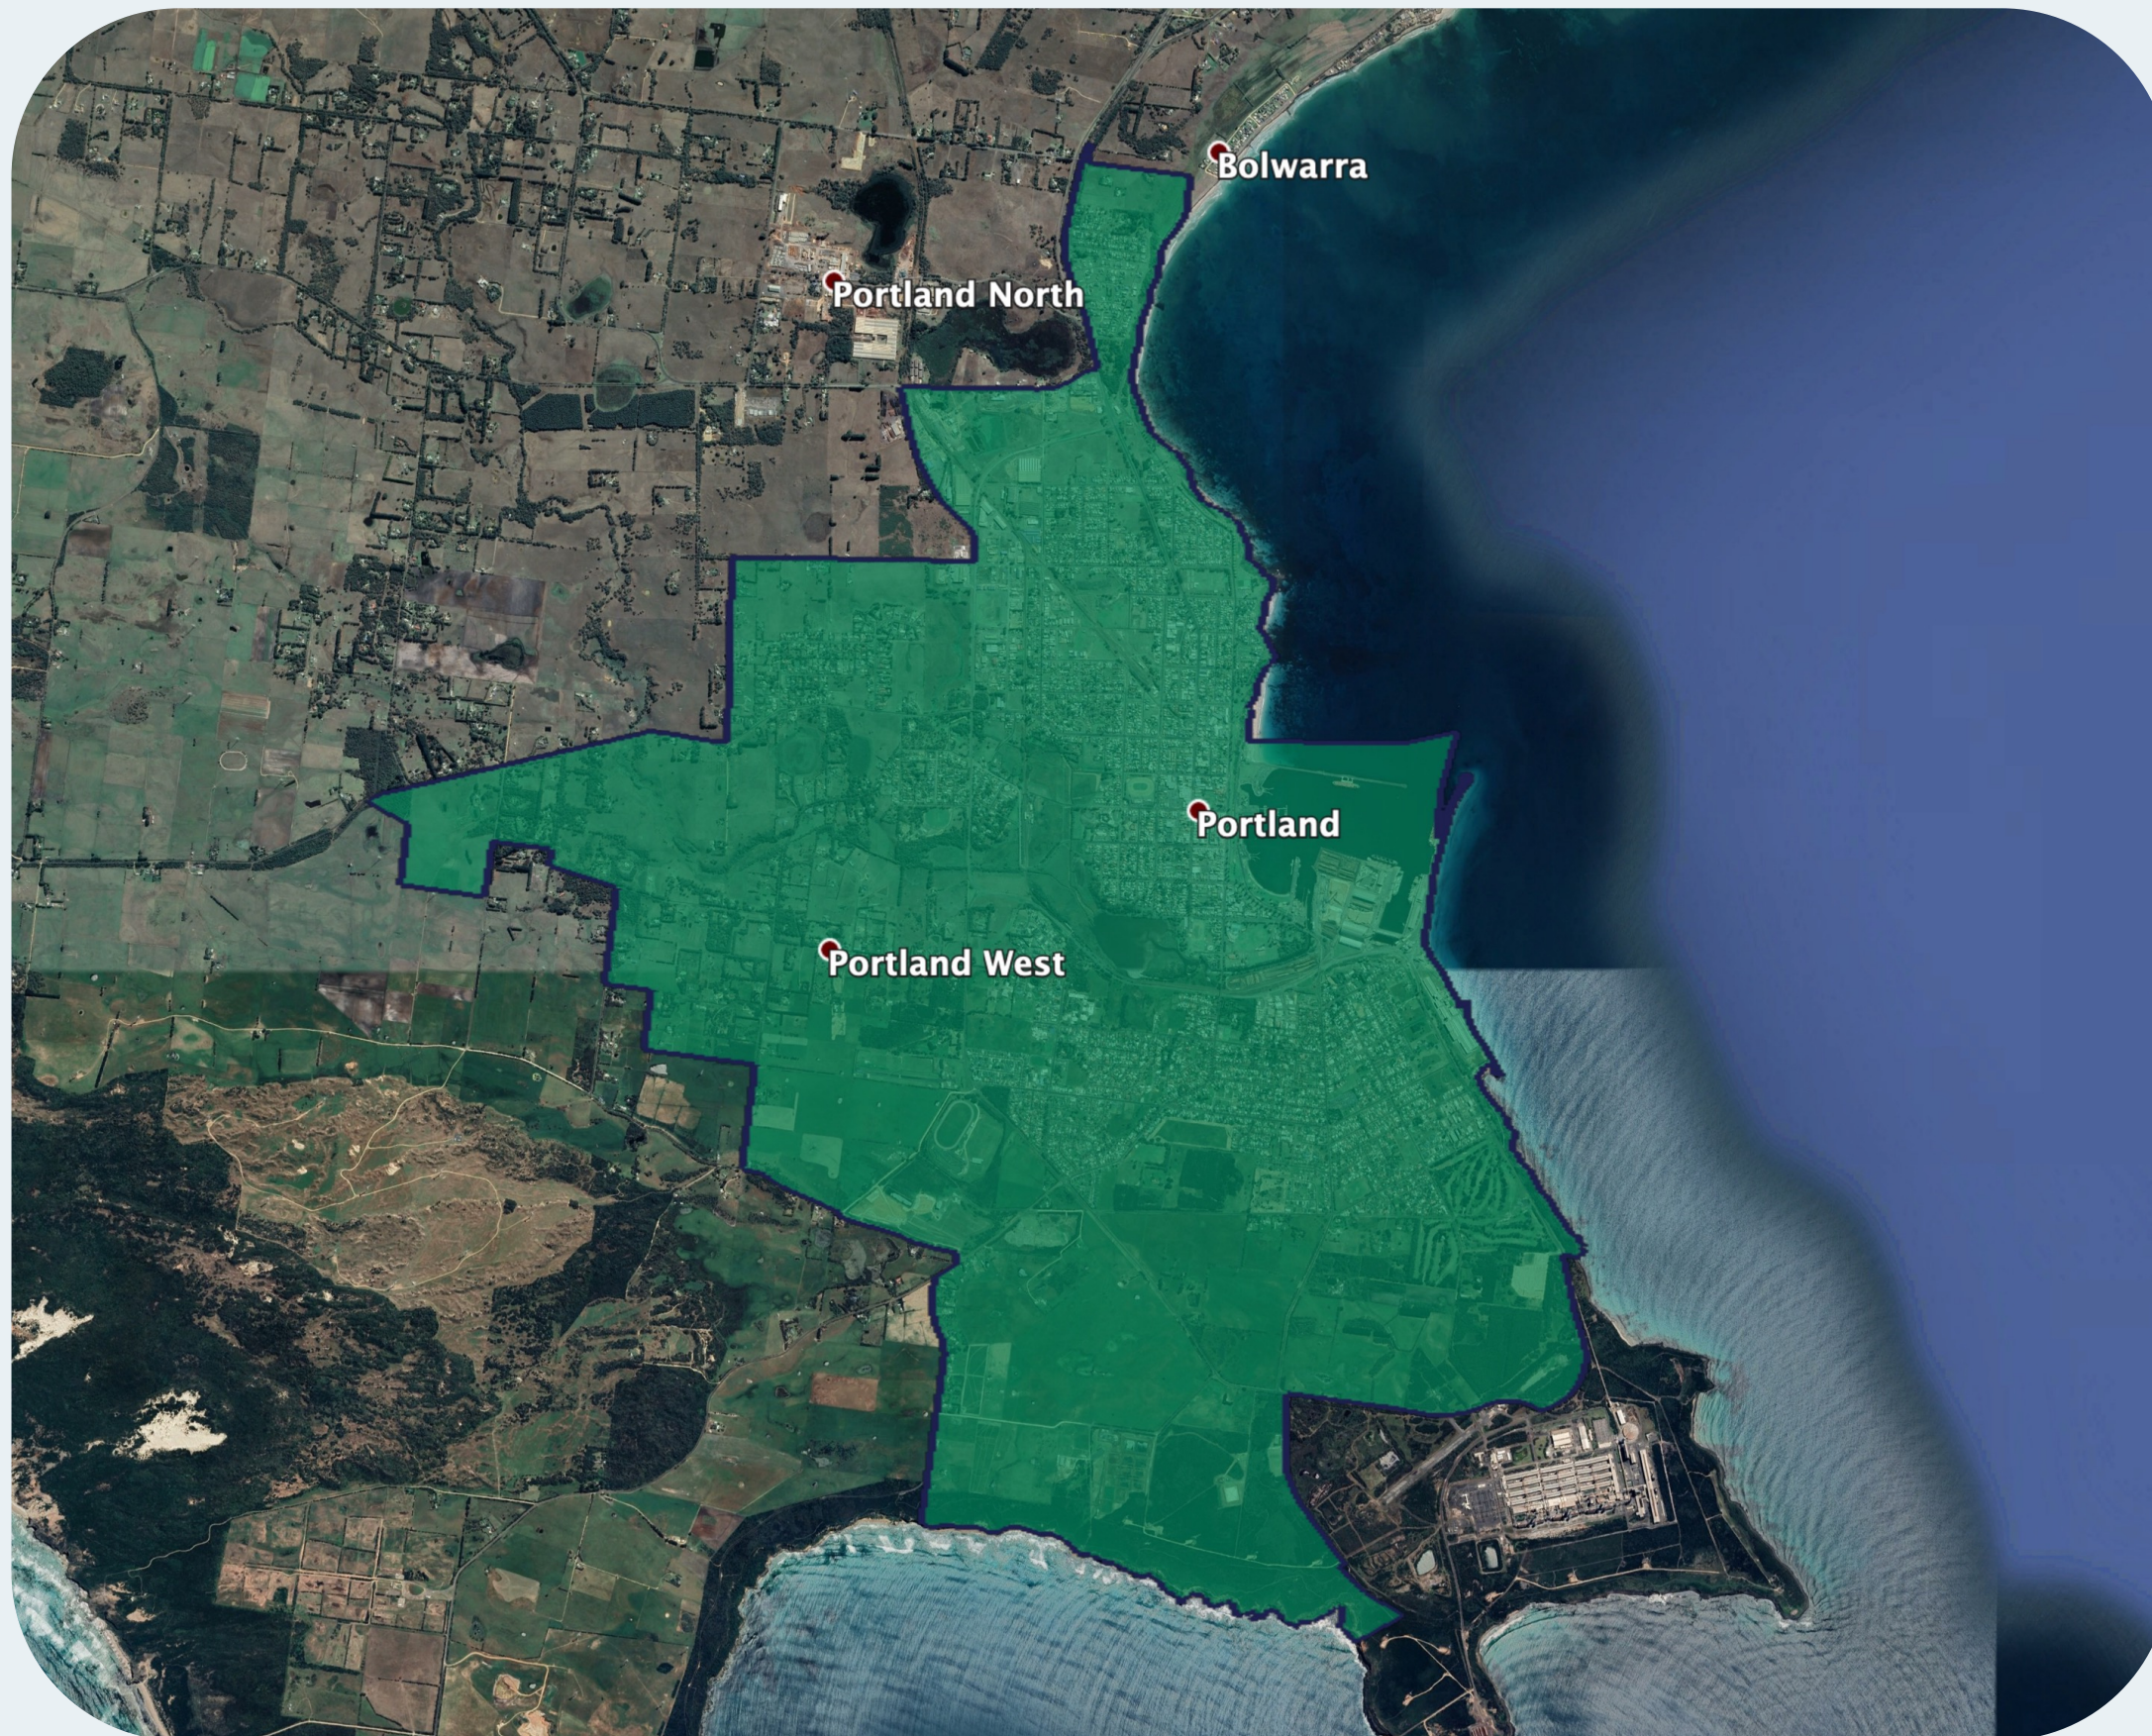

nbn™ Business Fibre Zone indicative map – Portland and surrounds

The nbn™ Business Fibre Initiative is available to businesses right across the country.

The area highlighted on this map, is part of an nbn™ Business Fibre Zone that is eligible for business nbn™ Enterprise Ethernet.

To find out more about the Fibre Initiative contact your service provider, or visit: nbn.com.au/businessfibre

Key

-  nbn™ Business Fibre Zone
-  Adjacent/nearby nbn™ Business Fibre Zone (where relevant)