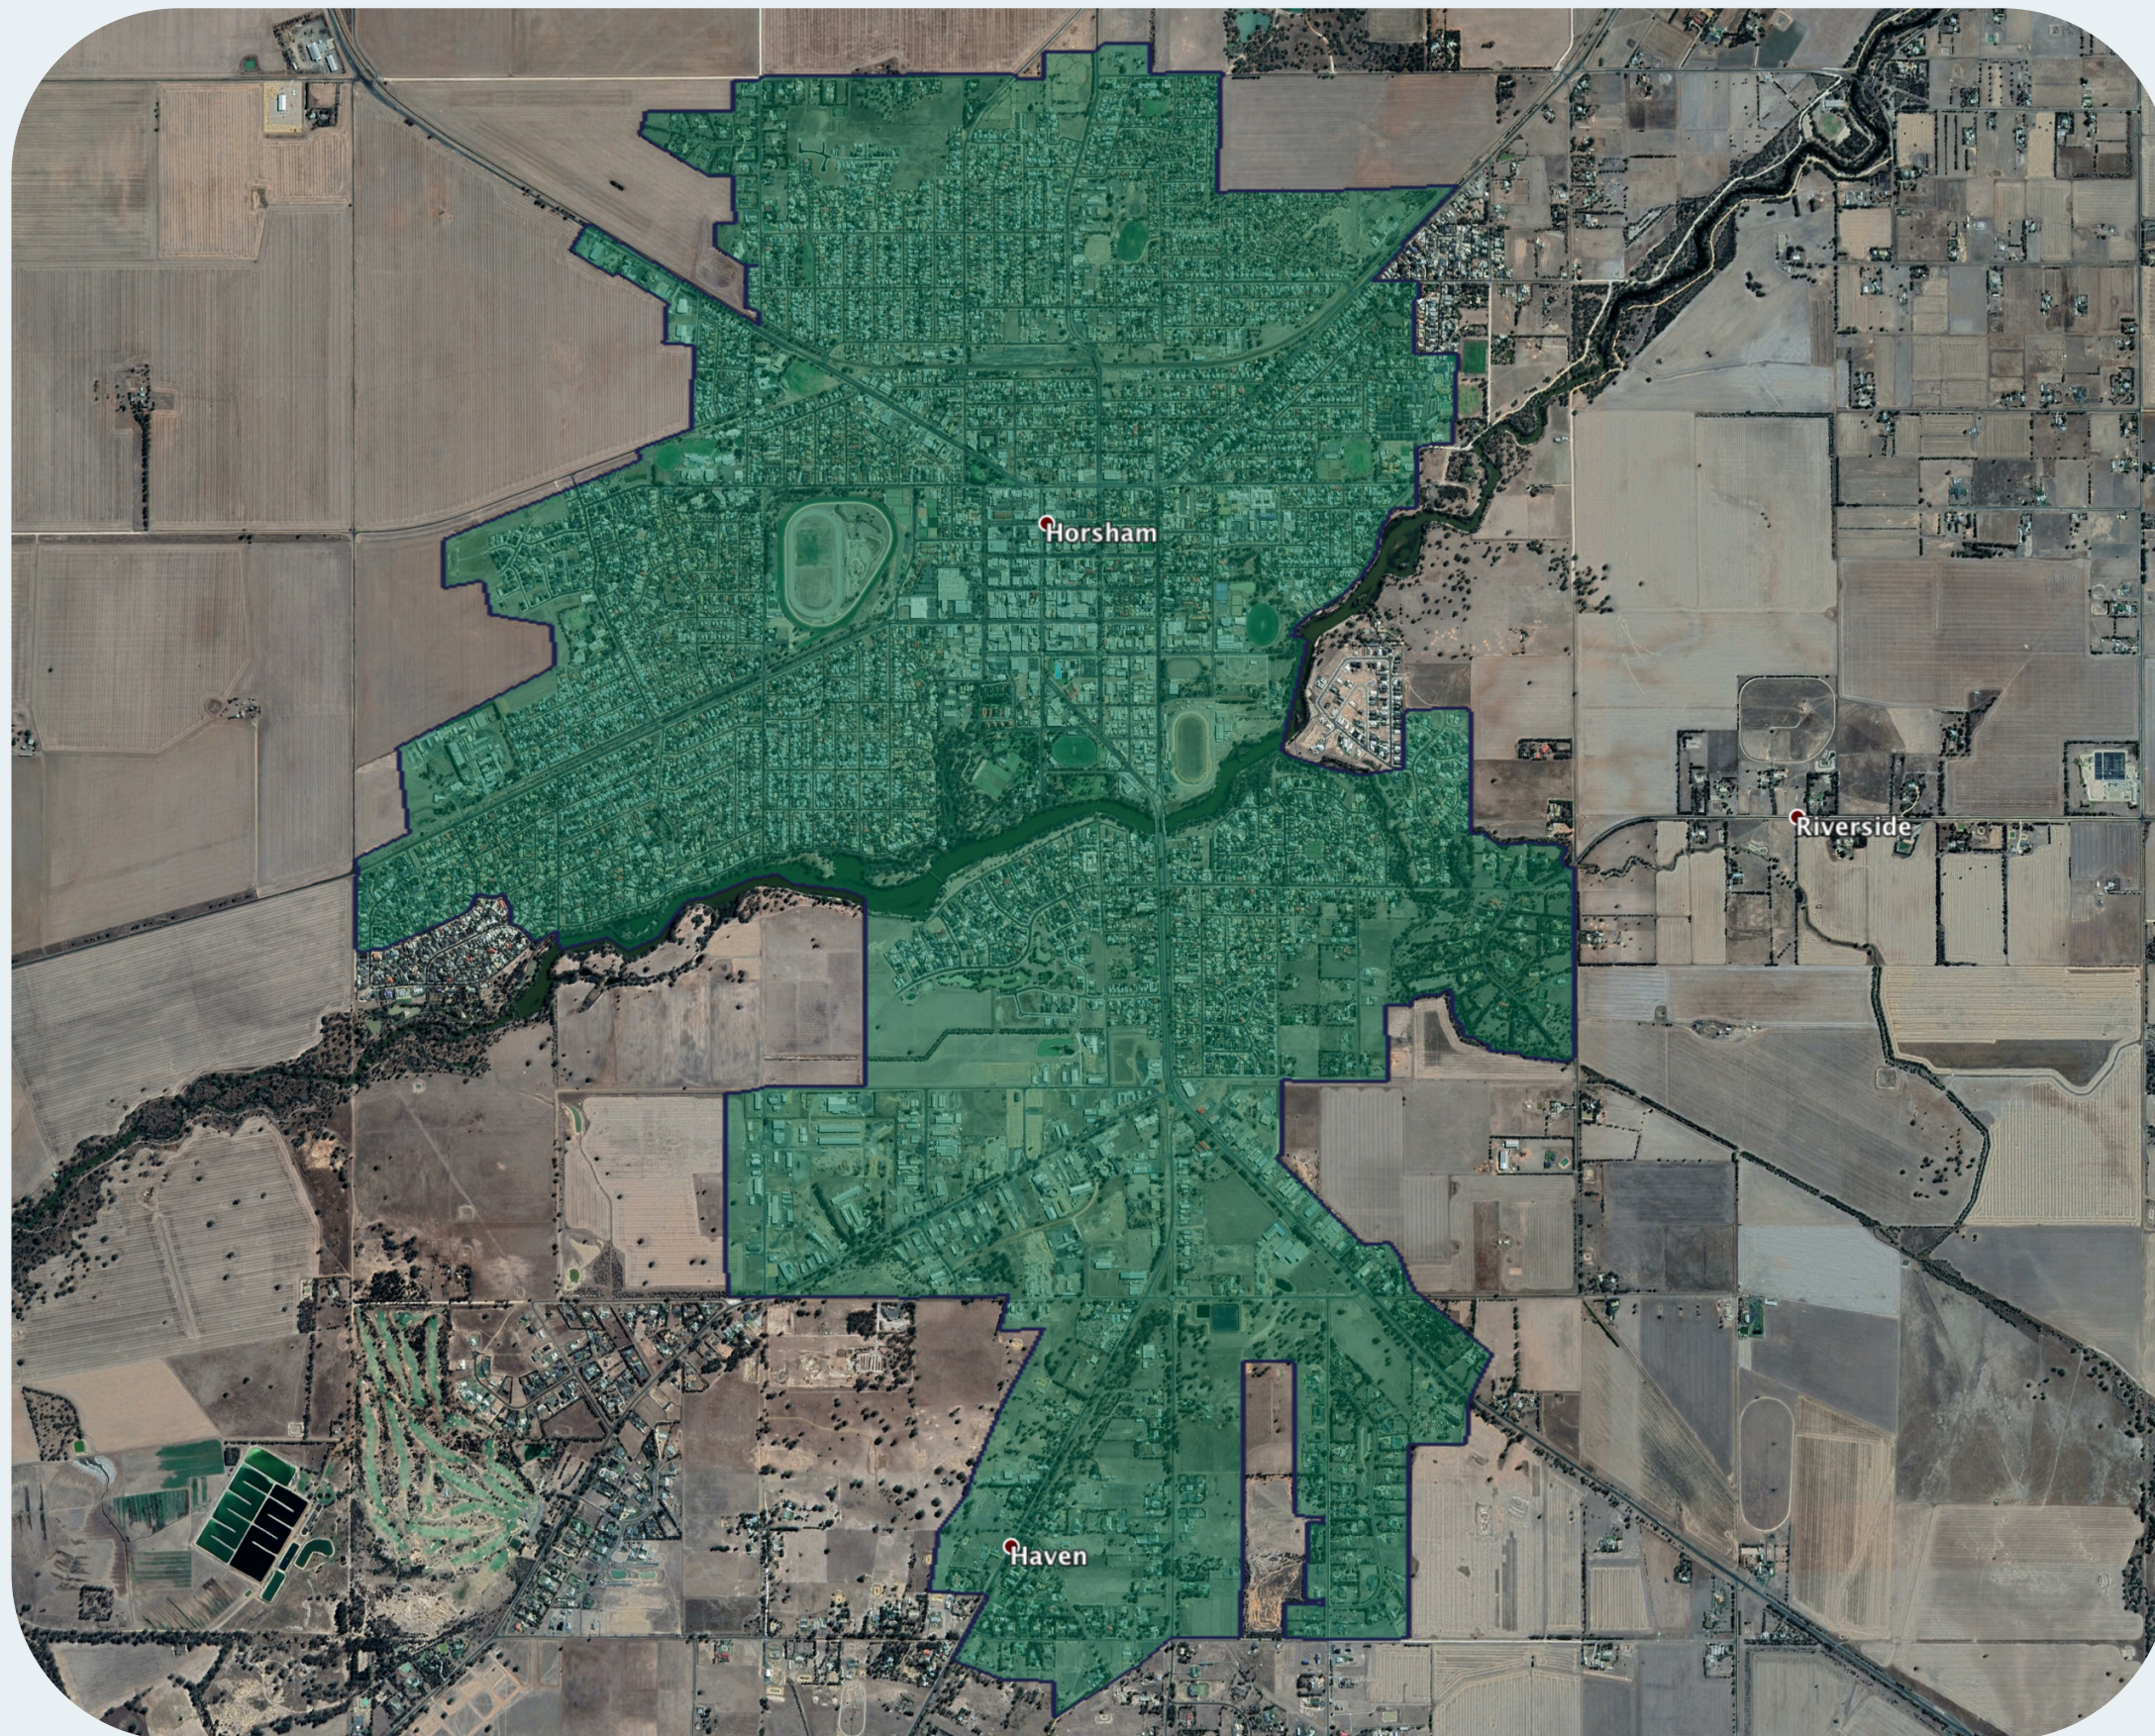

nbn™ Business Fibre Zone indicative map – Horsham and surrounds

The nbn™ Business Fibre Initiative is available to businesses right across the country.

The area highlighted on this map, is part of an nbn™ Business Fibre Zone that is eligible for business nbn™ Enterprise Ethernet.

To find out more about the Fibre Initiative contact your service provider, or visit: nbn.com.au/businessfibre

Key

-  nbn™ Business Fibre Zone
-  Adjacent/nearby nbn™ Business Fibre Zone (where relevant)