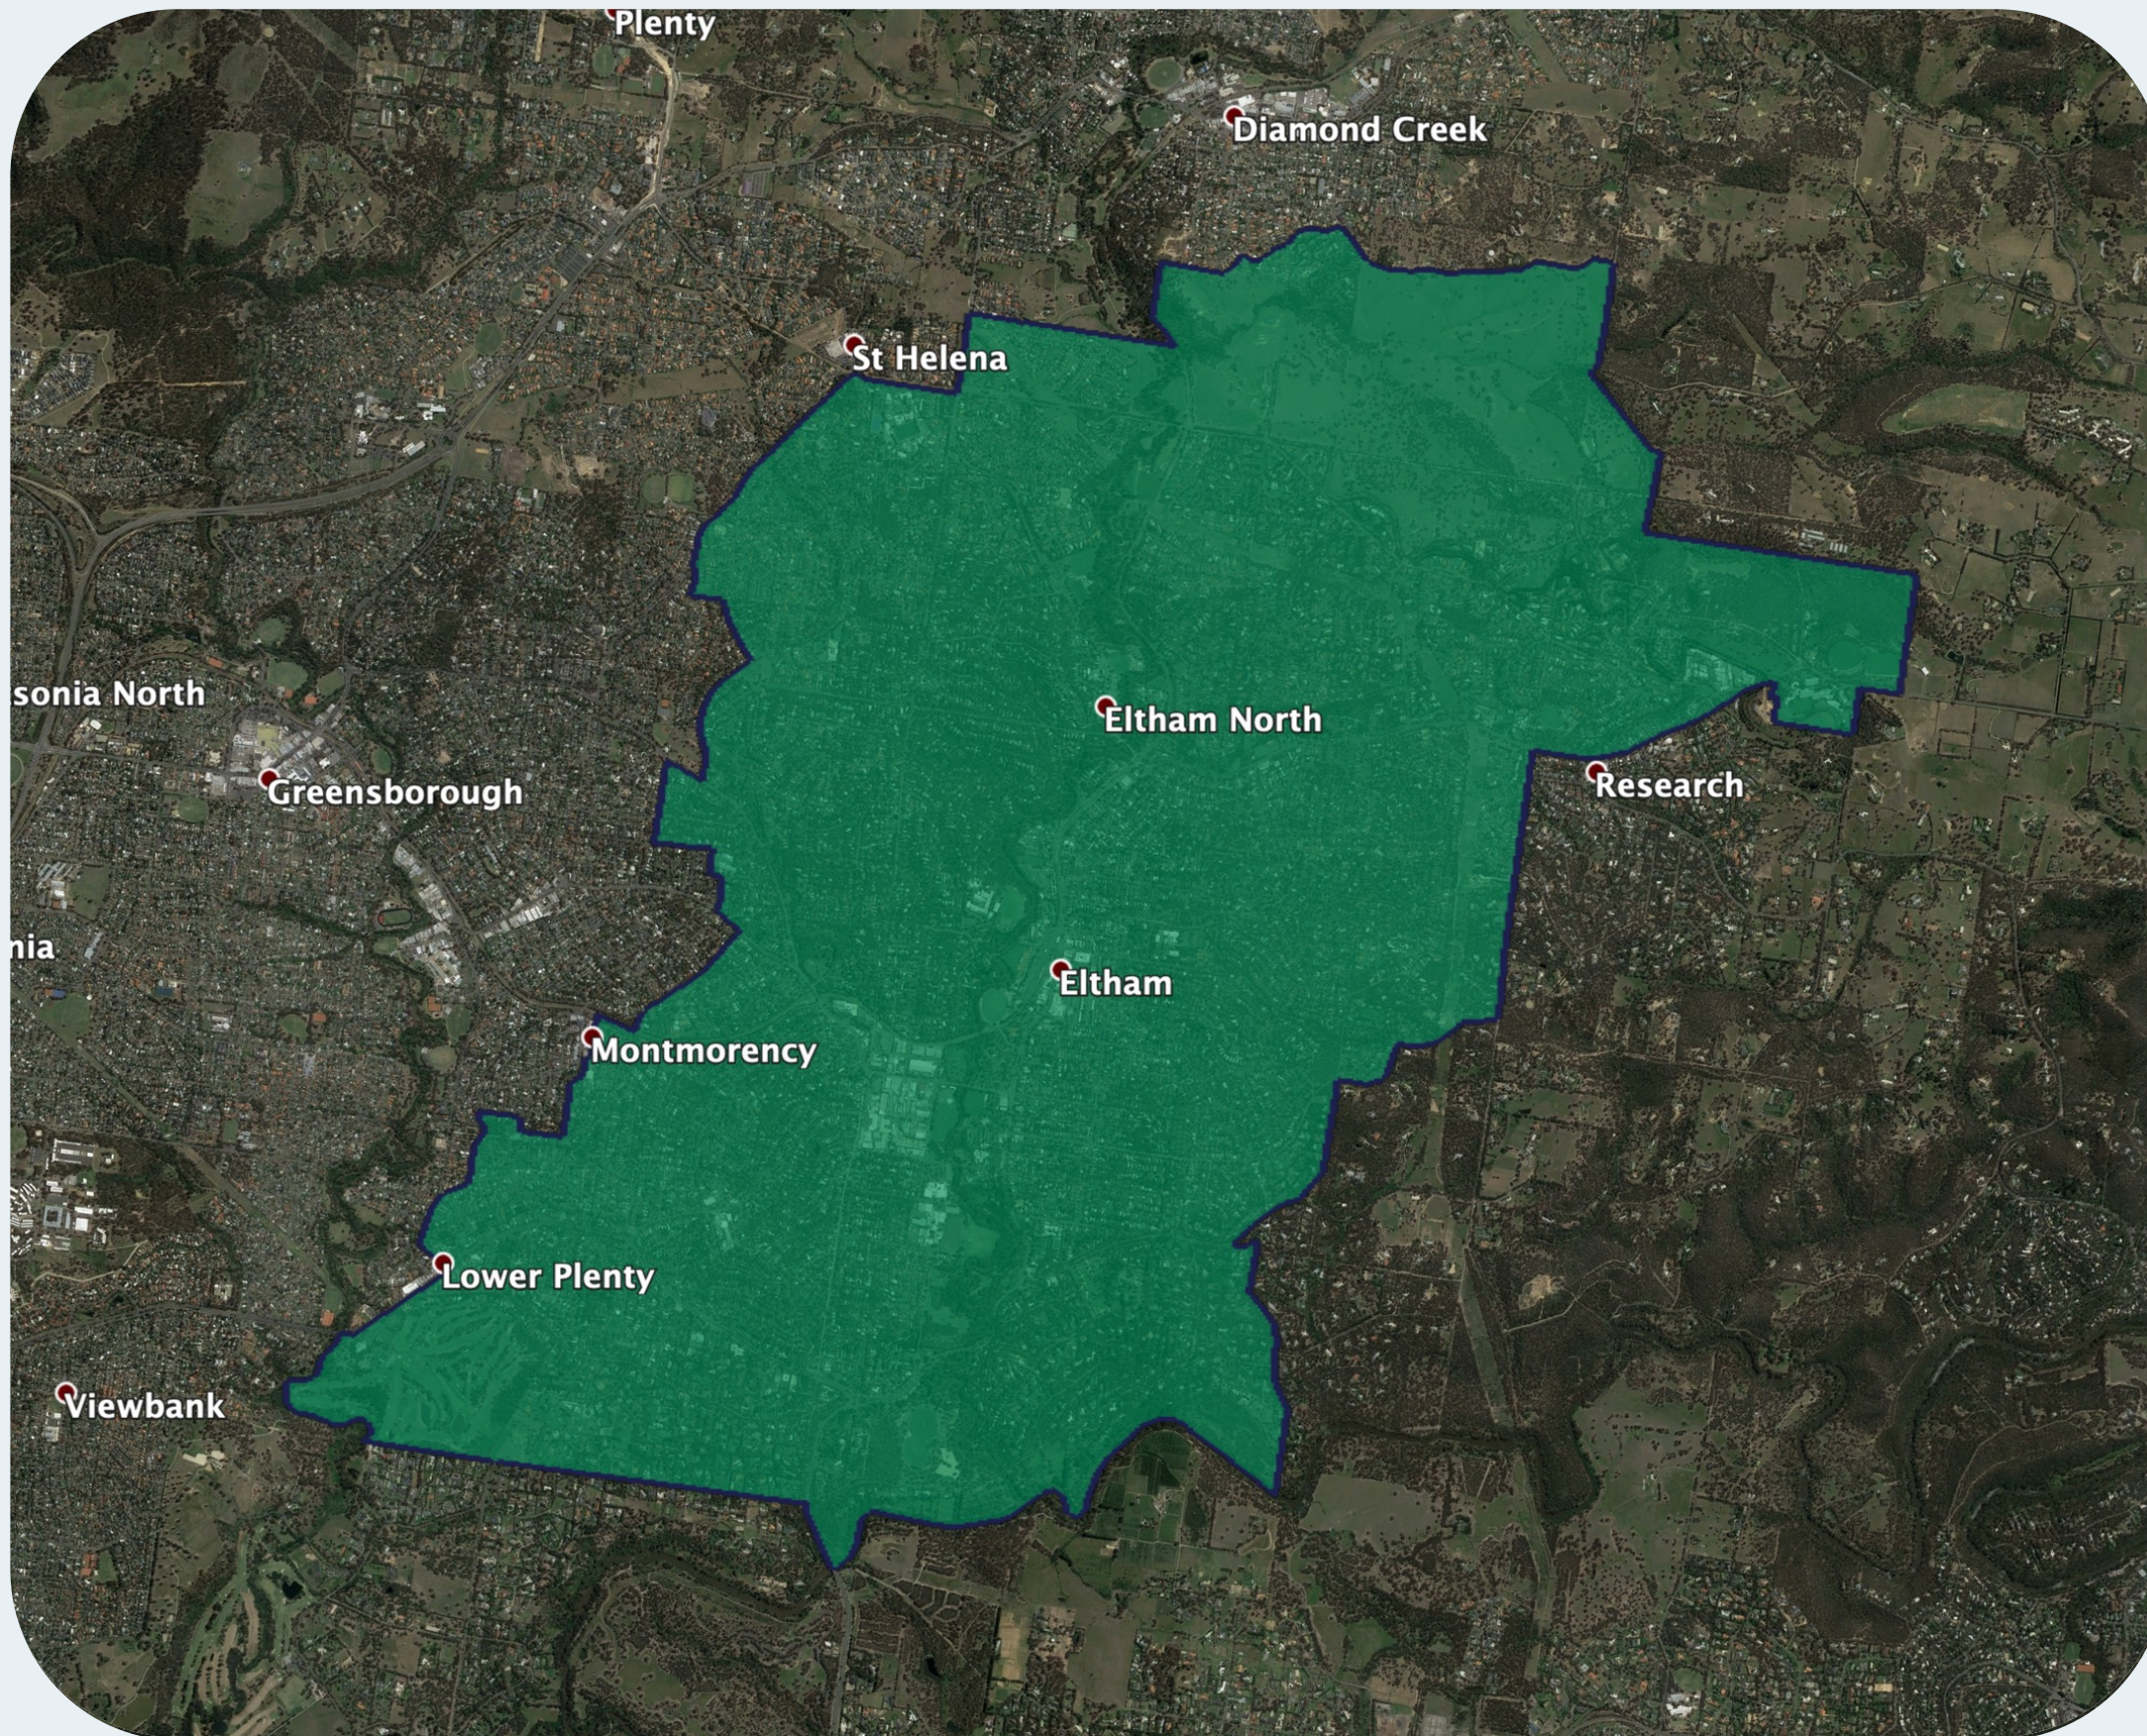

# nbn™ Business Fibre Zone indicative map – Eltham and surrounds

The nbn™ Business Fibre Initiative is available to businesses right across the country.

The area highlighted on this map, is part of an nbn™ Business Fibre Zone that is eligible for business nbn™ Enterprise Ethernet.

## Key

-  nbn™ Business Fibre Zone
-  Adjacent/nearby nbn™ Business Fibre Zone (where relevant)