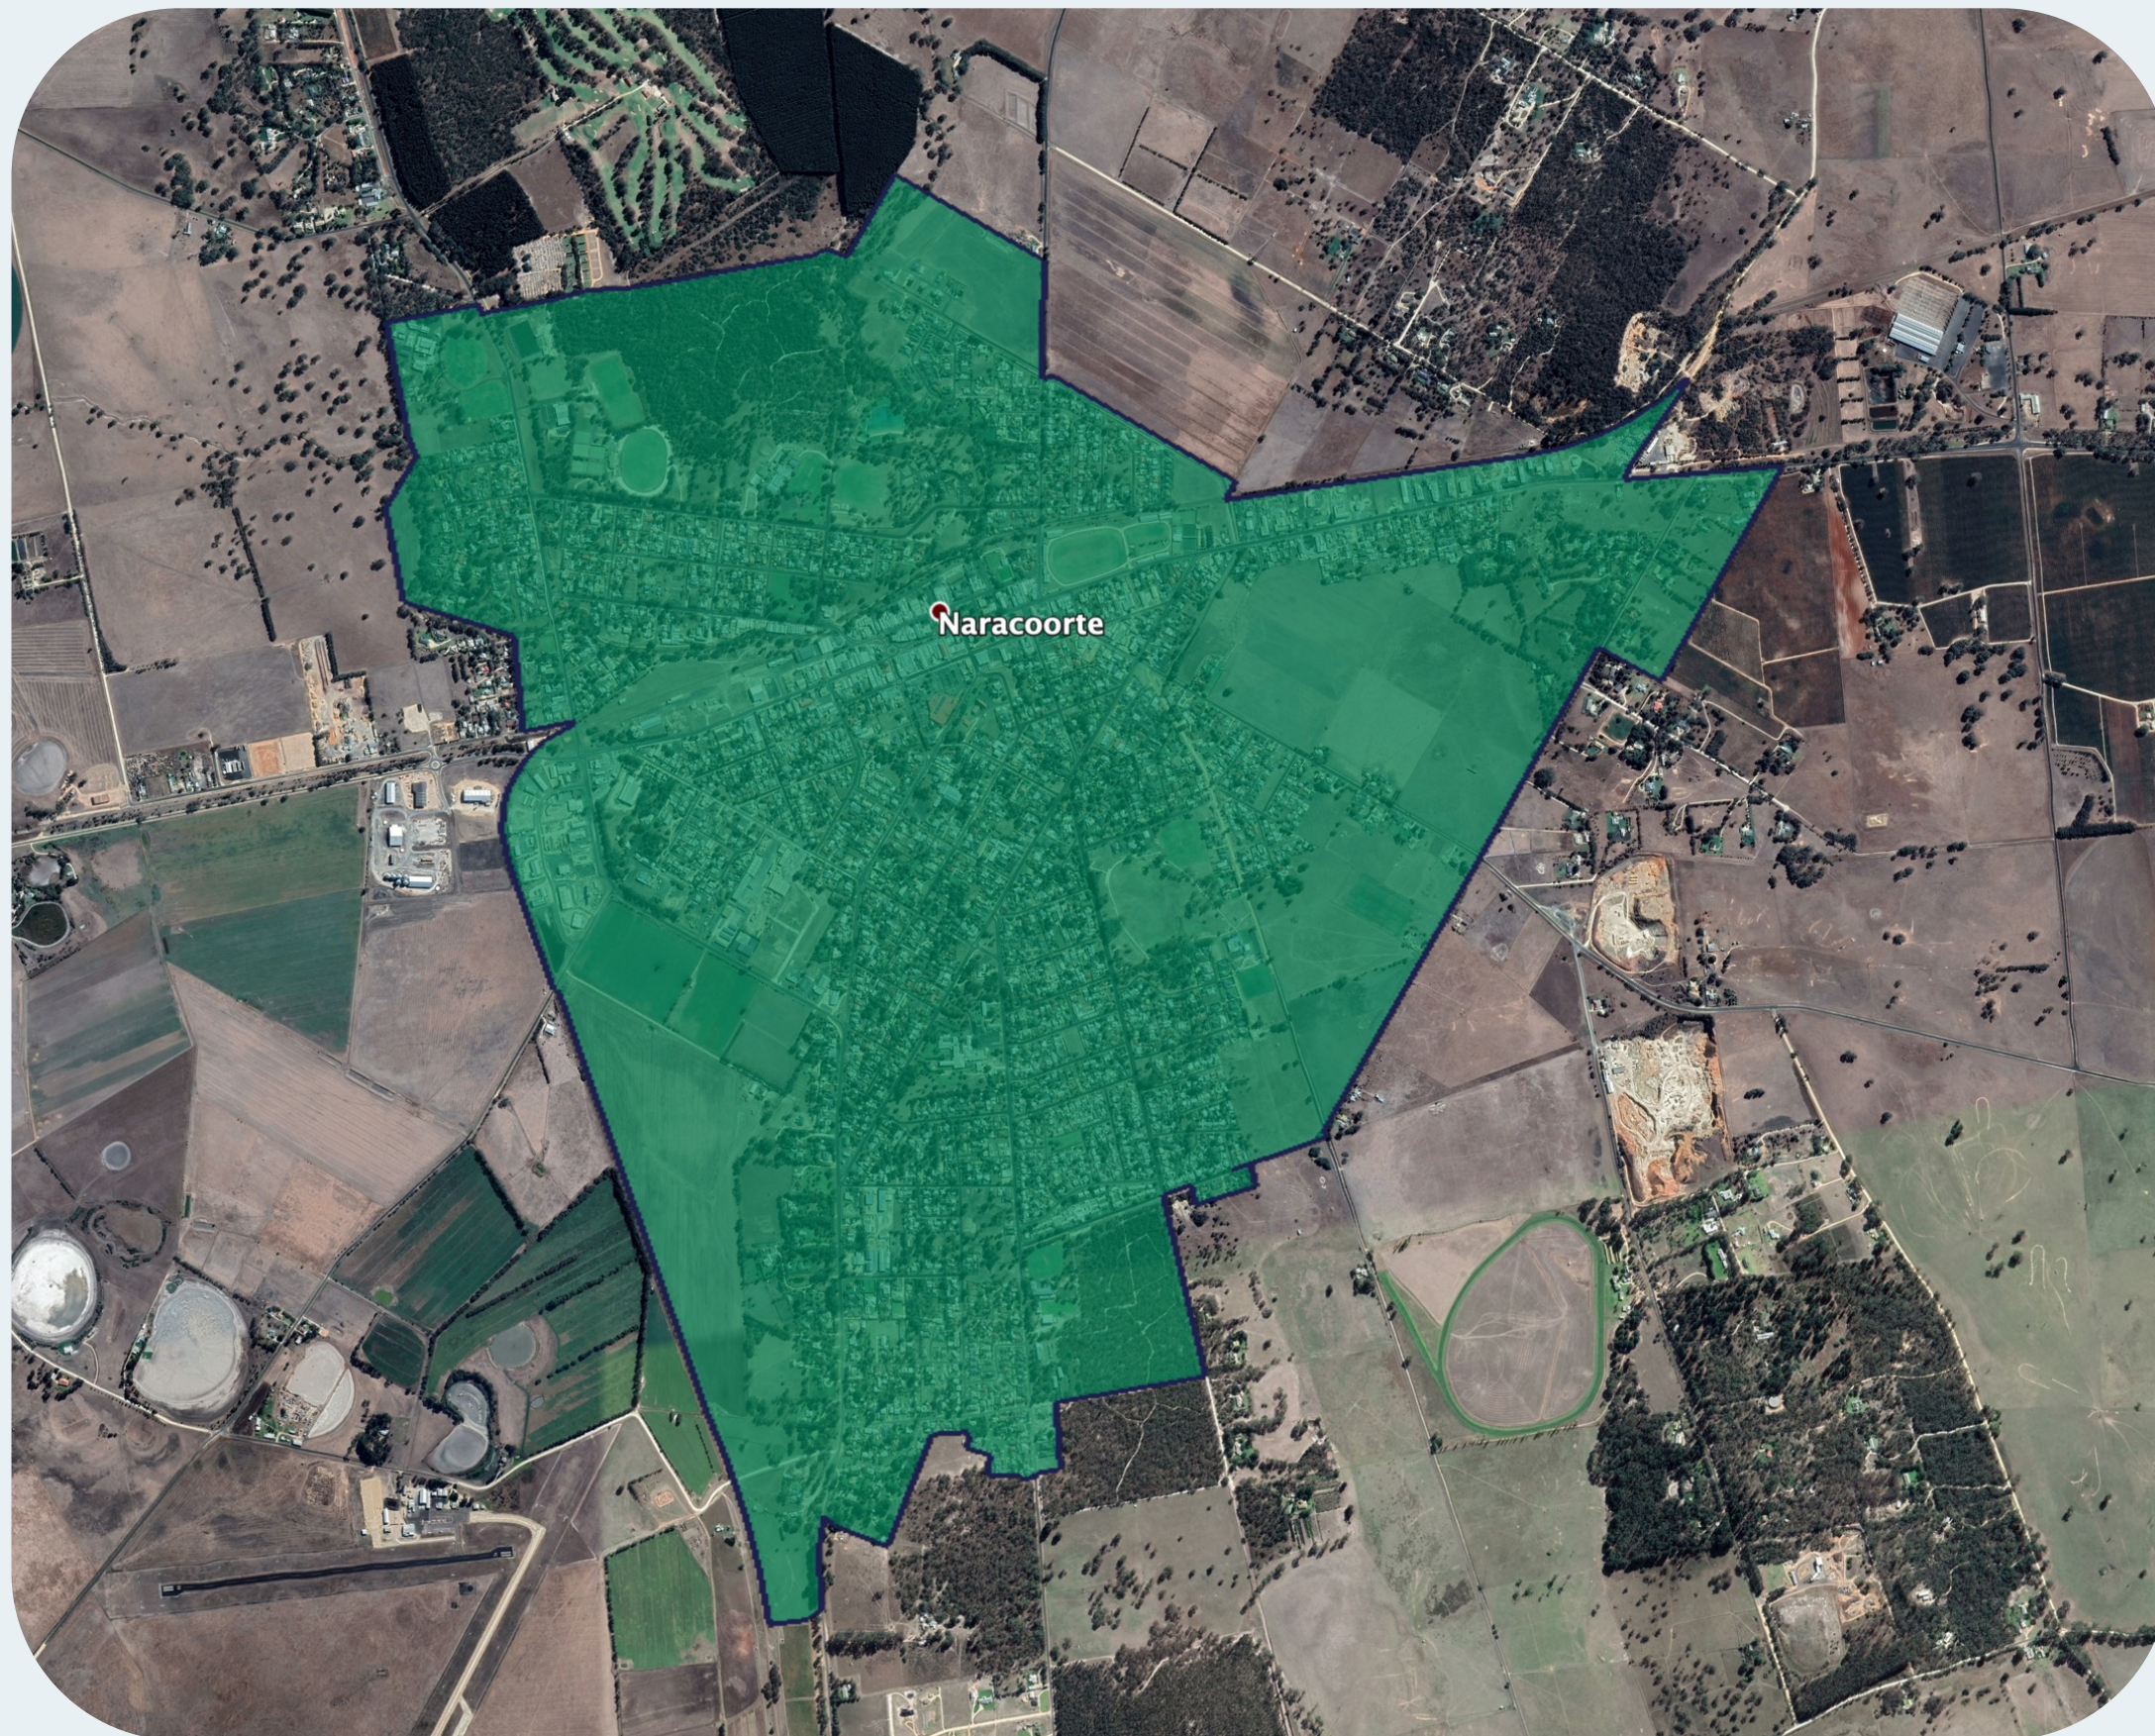

nbn™ Business Fibre Zone indicative map – Naracoorte and surrounds

The nbn™ Business Fibre Initiative is available to businesses right across the country.

The area highlighted on this map, is part of an nbn™ Business Fibre Zone that is eligible for business nbn™ Enterprise Ethernet.

To find out more about the Fibre Initiative contact your service provider, or visit: nbn.com.au/businessfibre

Key

-  nbn™ Business Fibre Zone
-  Adjacent/nearby nbn™ Business Fibre Zone (where relevant)