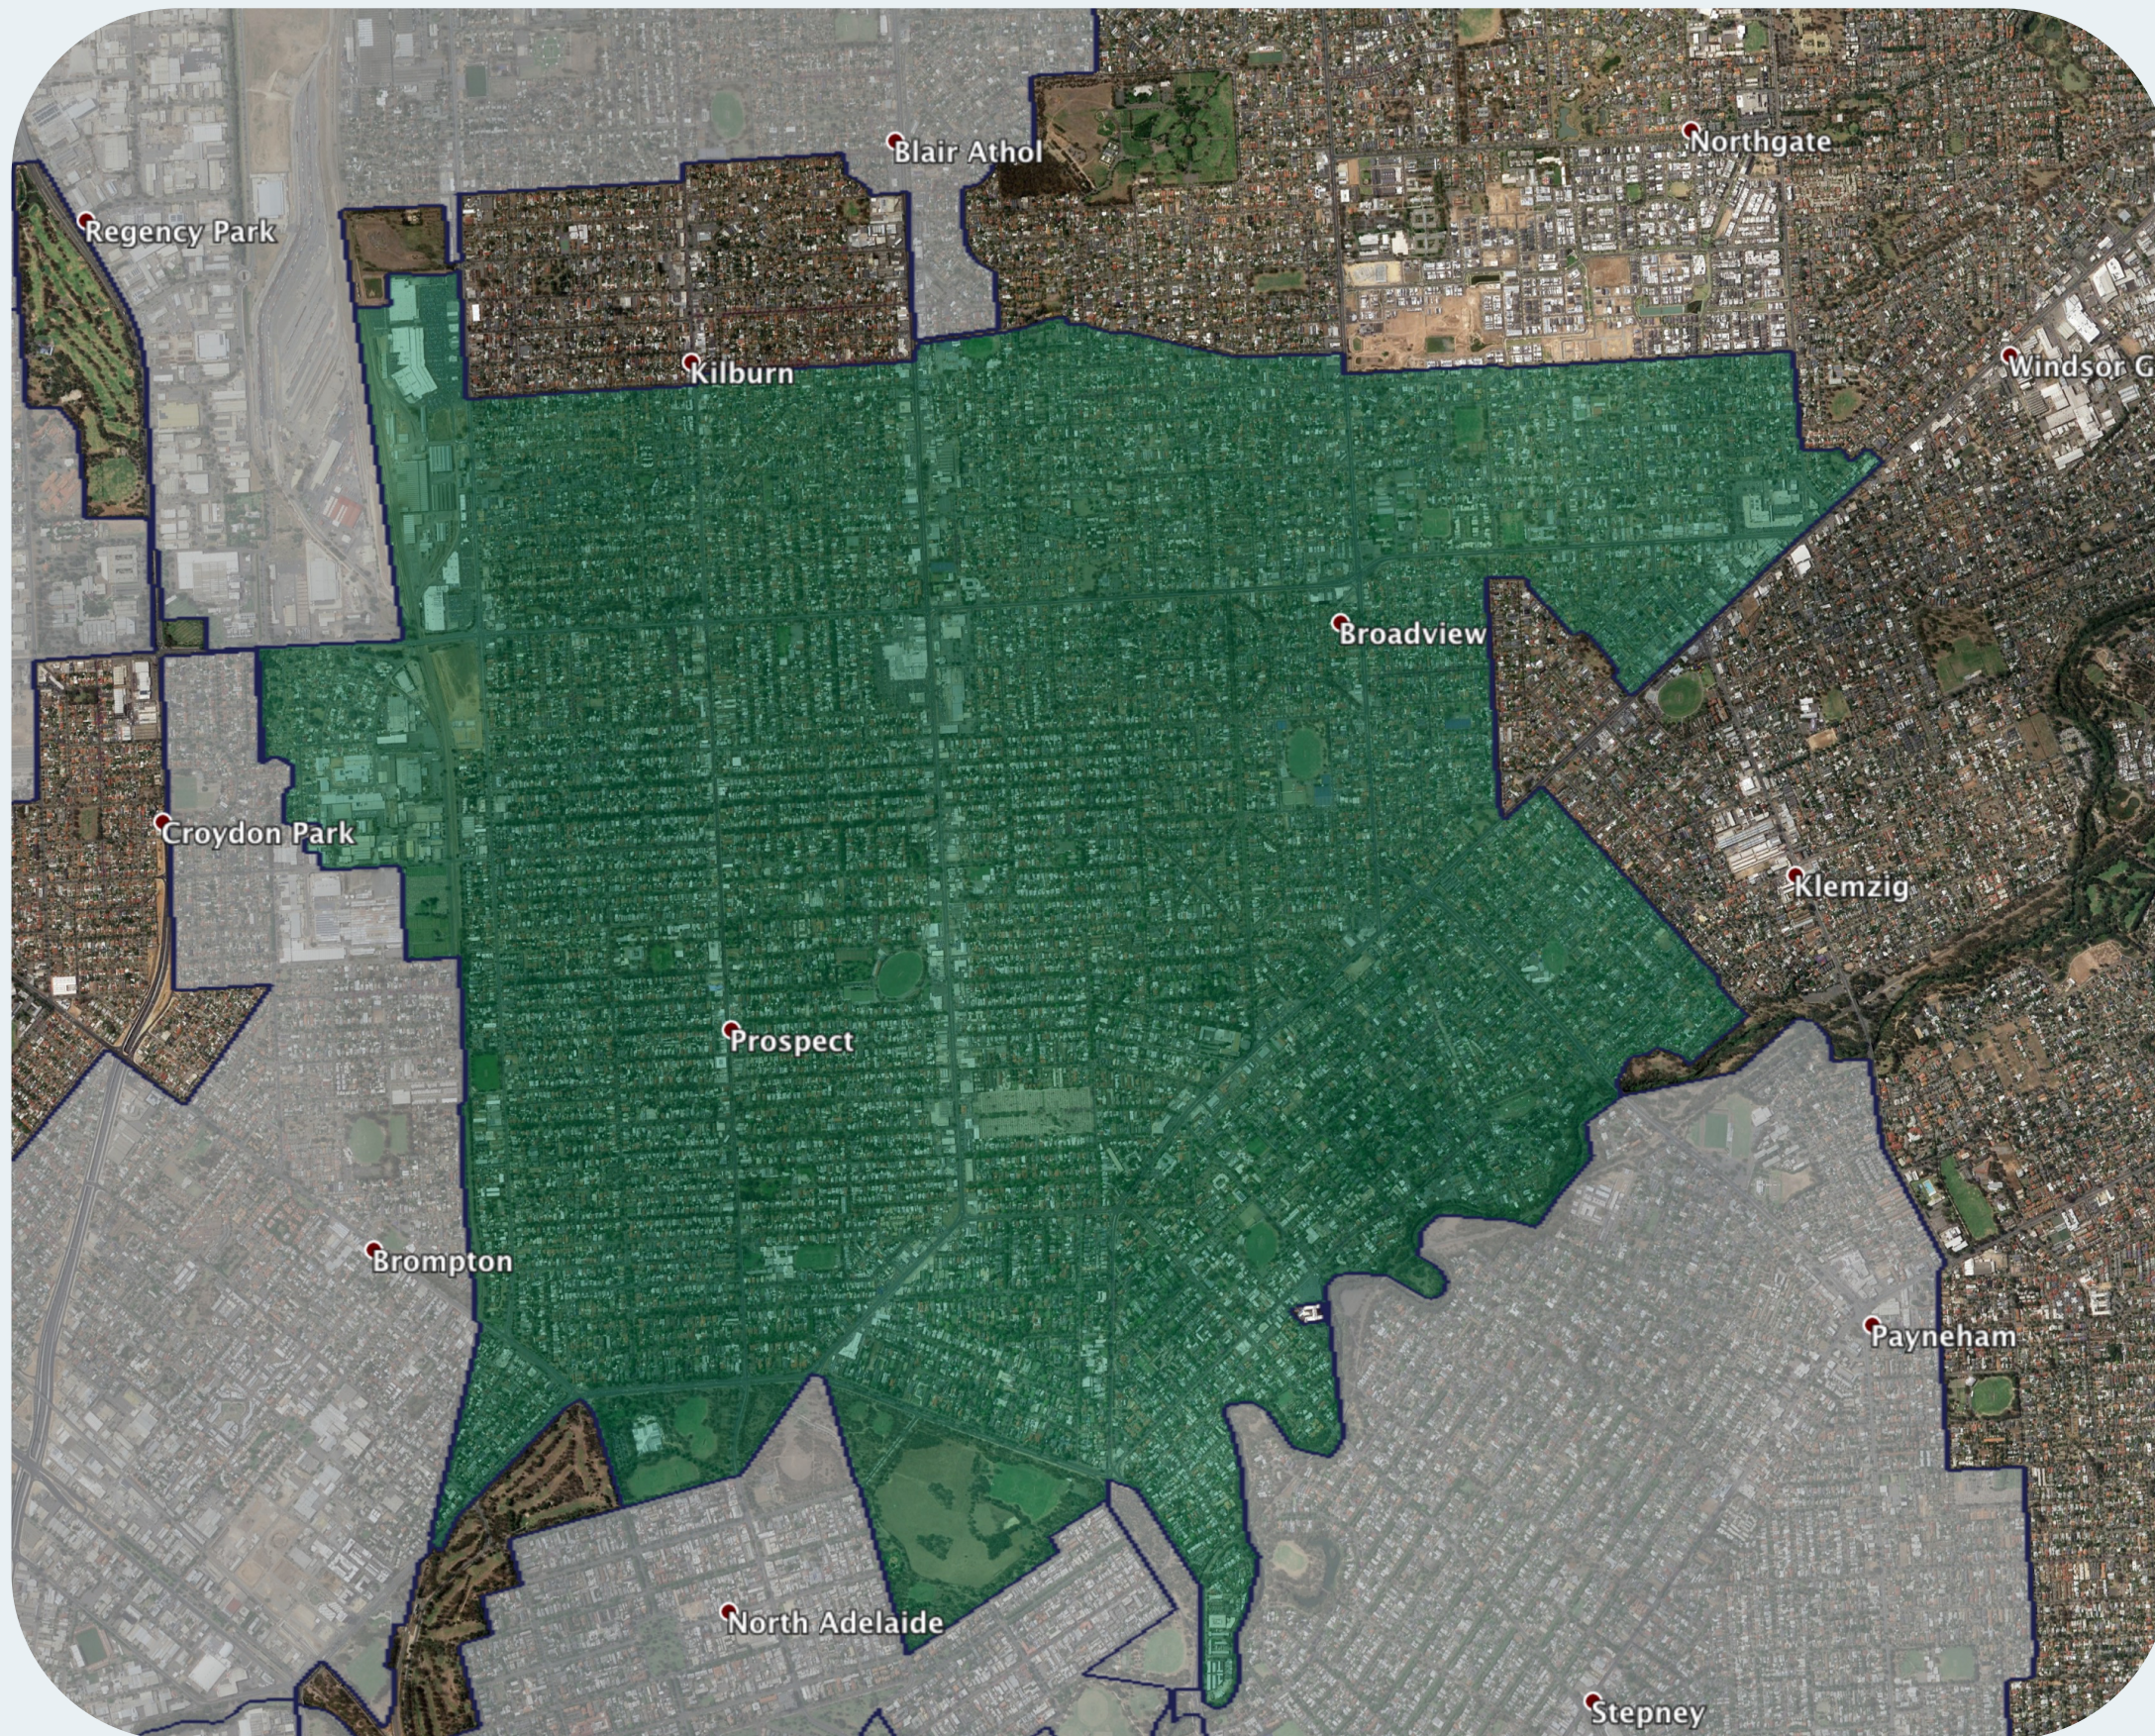

nbn™ Business Fibre Zone indicative map – Prospect area and surrounds

The nbn™ Business Fibre Initiative is available to businesses right across the country.

The areas highlighted on this map, are part of an nbn™ Business Fibre Zone that is eligible for business nbn™ Enterprise Ethernet.

To find out more about the Fibre Initiative contact your service provider, or visit: nbn.com.au/businessfibre

Key

-  nbn™ Business Fibre Zone
-  Adjacent/nearby nbn™ Business Fibre Zone (where relevant)