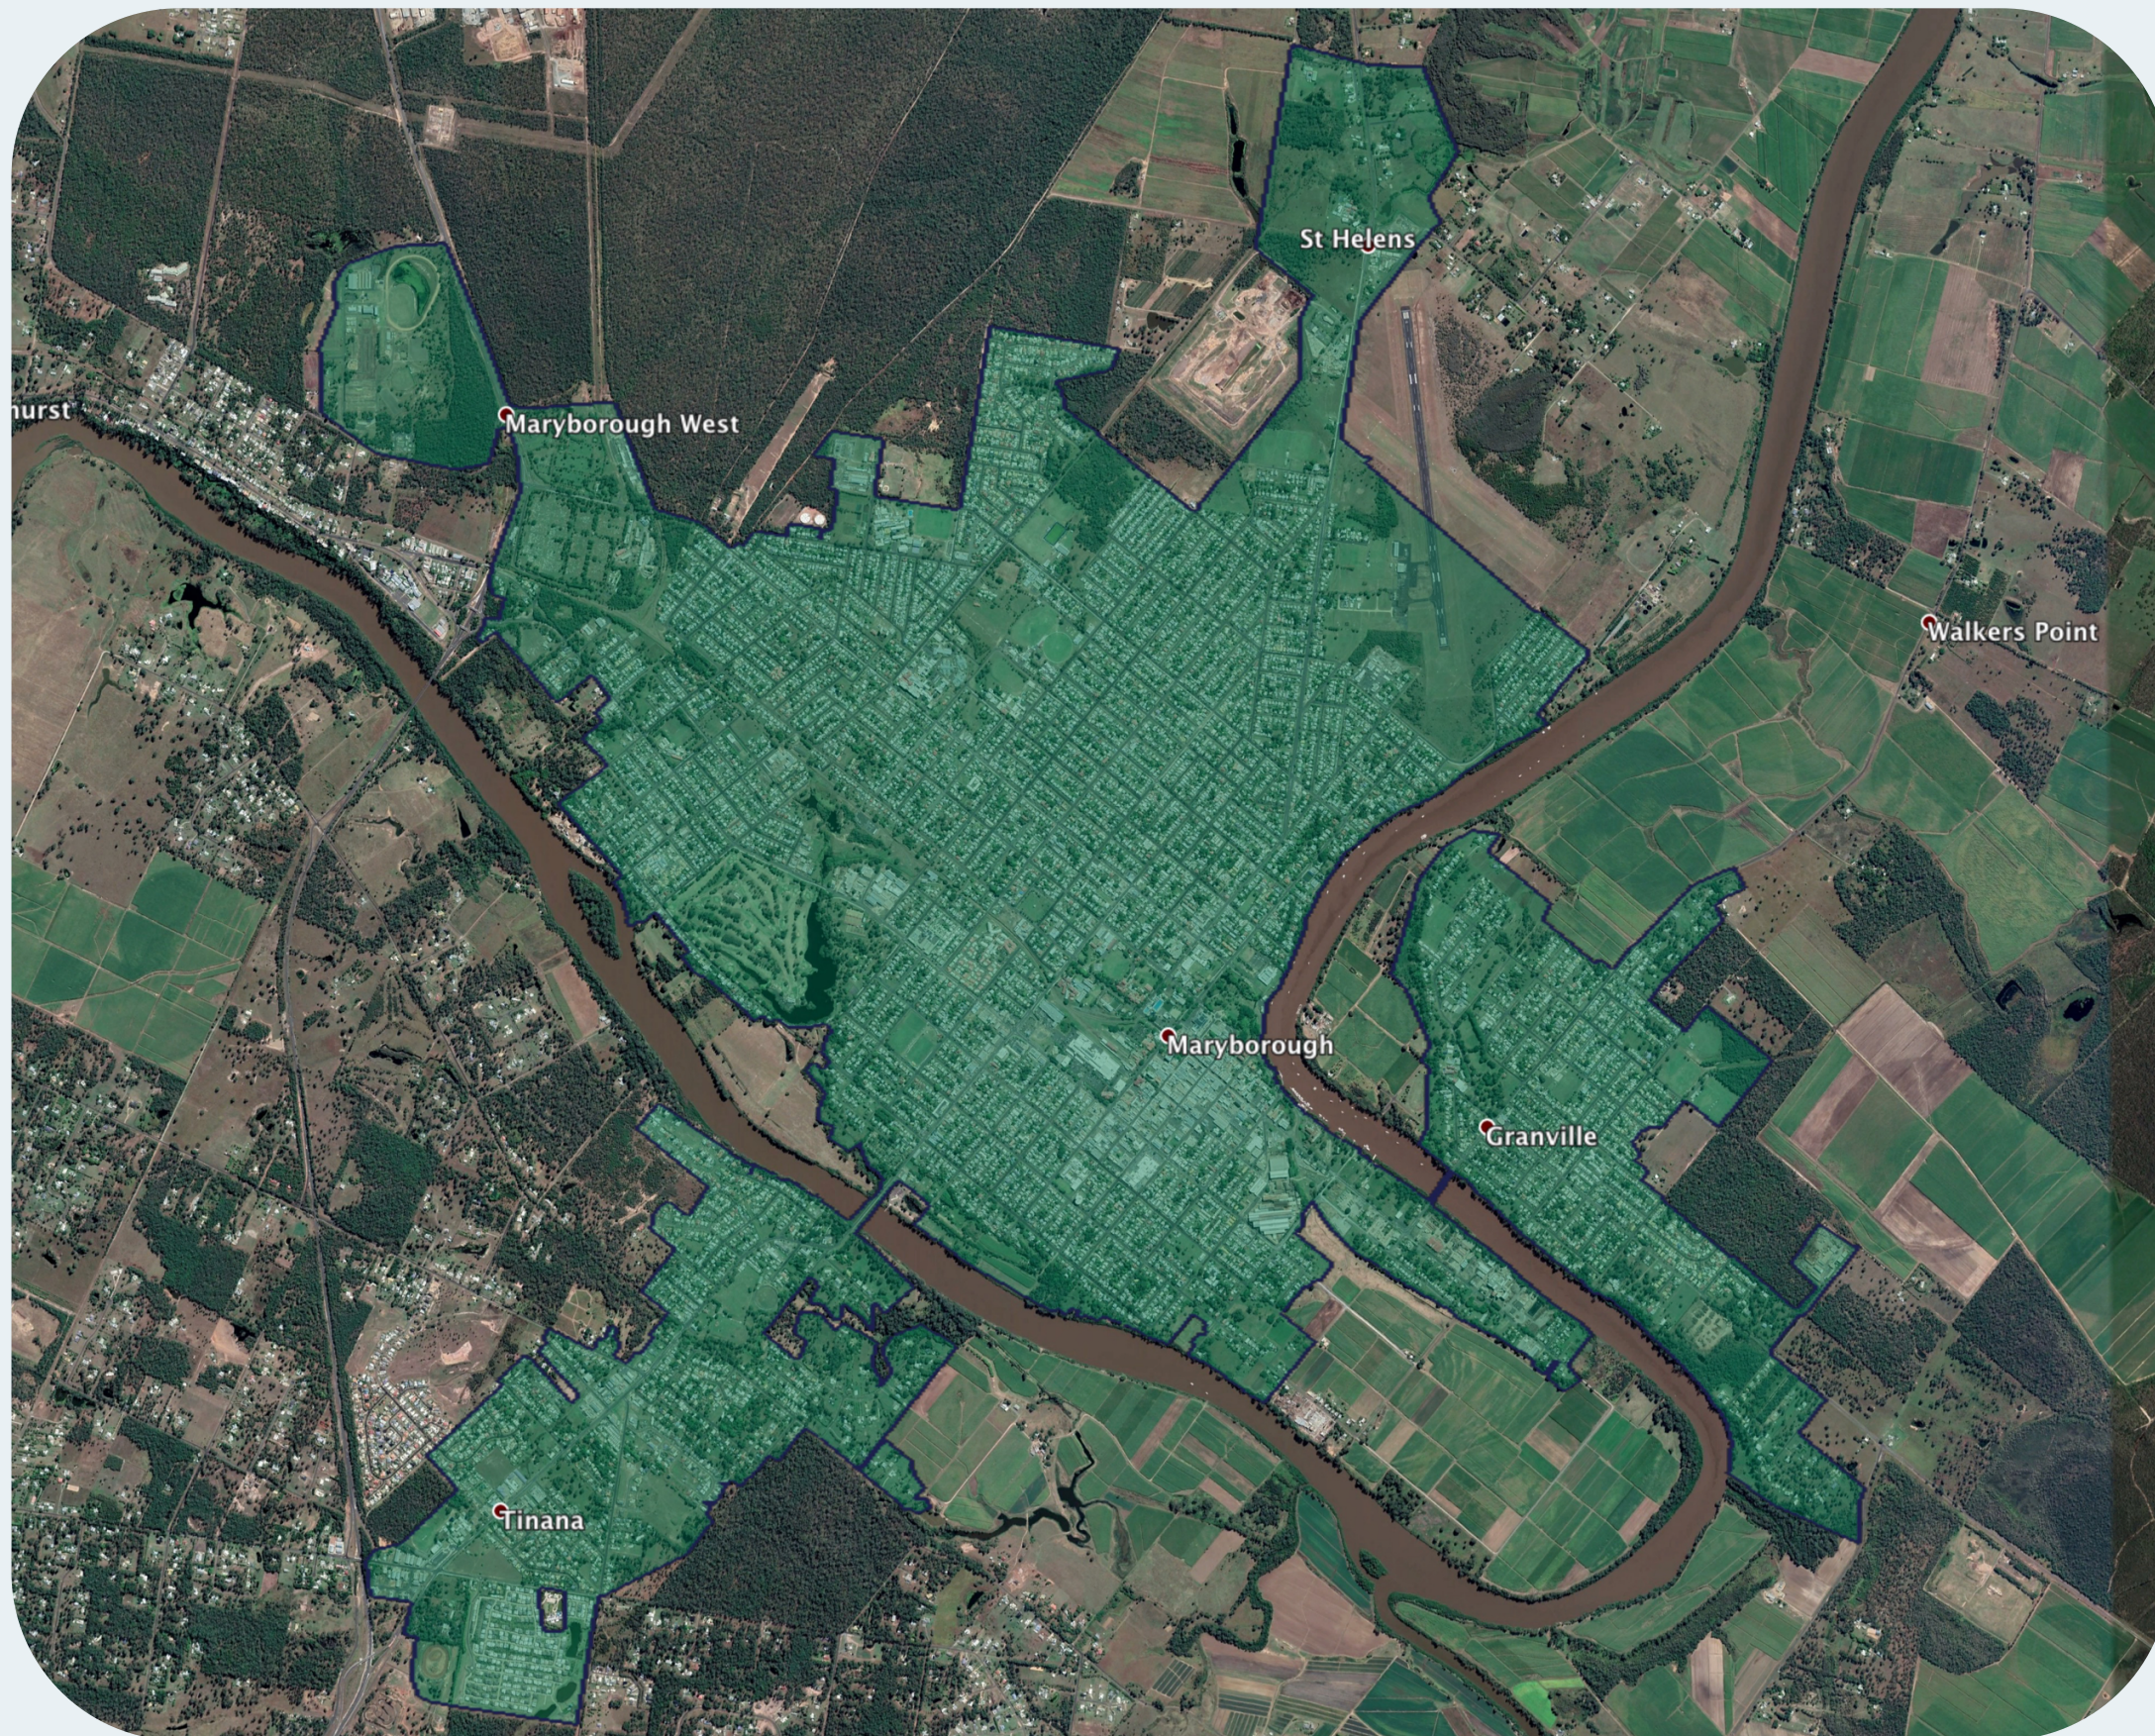

nbn™ Business Fibre Zone indicative map – Maryborough and surrounds

The nbn™ Business Fibre Initiative is available to businesses right across the country.

The area highlighted on this map, is part of an nbn™ Business Fibre Zone that is eligible for business nbn™ Enterprise Ethernet.

To find out more about the Fibre Initiative contact your service provider, or visit: nbn.com.au/businessfibre

Key

-  nbn™ Business Fibre Zone
-  Adjacent/nearby nbn™ Business Fibre Zone (where relevant)