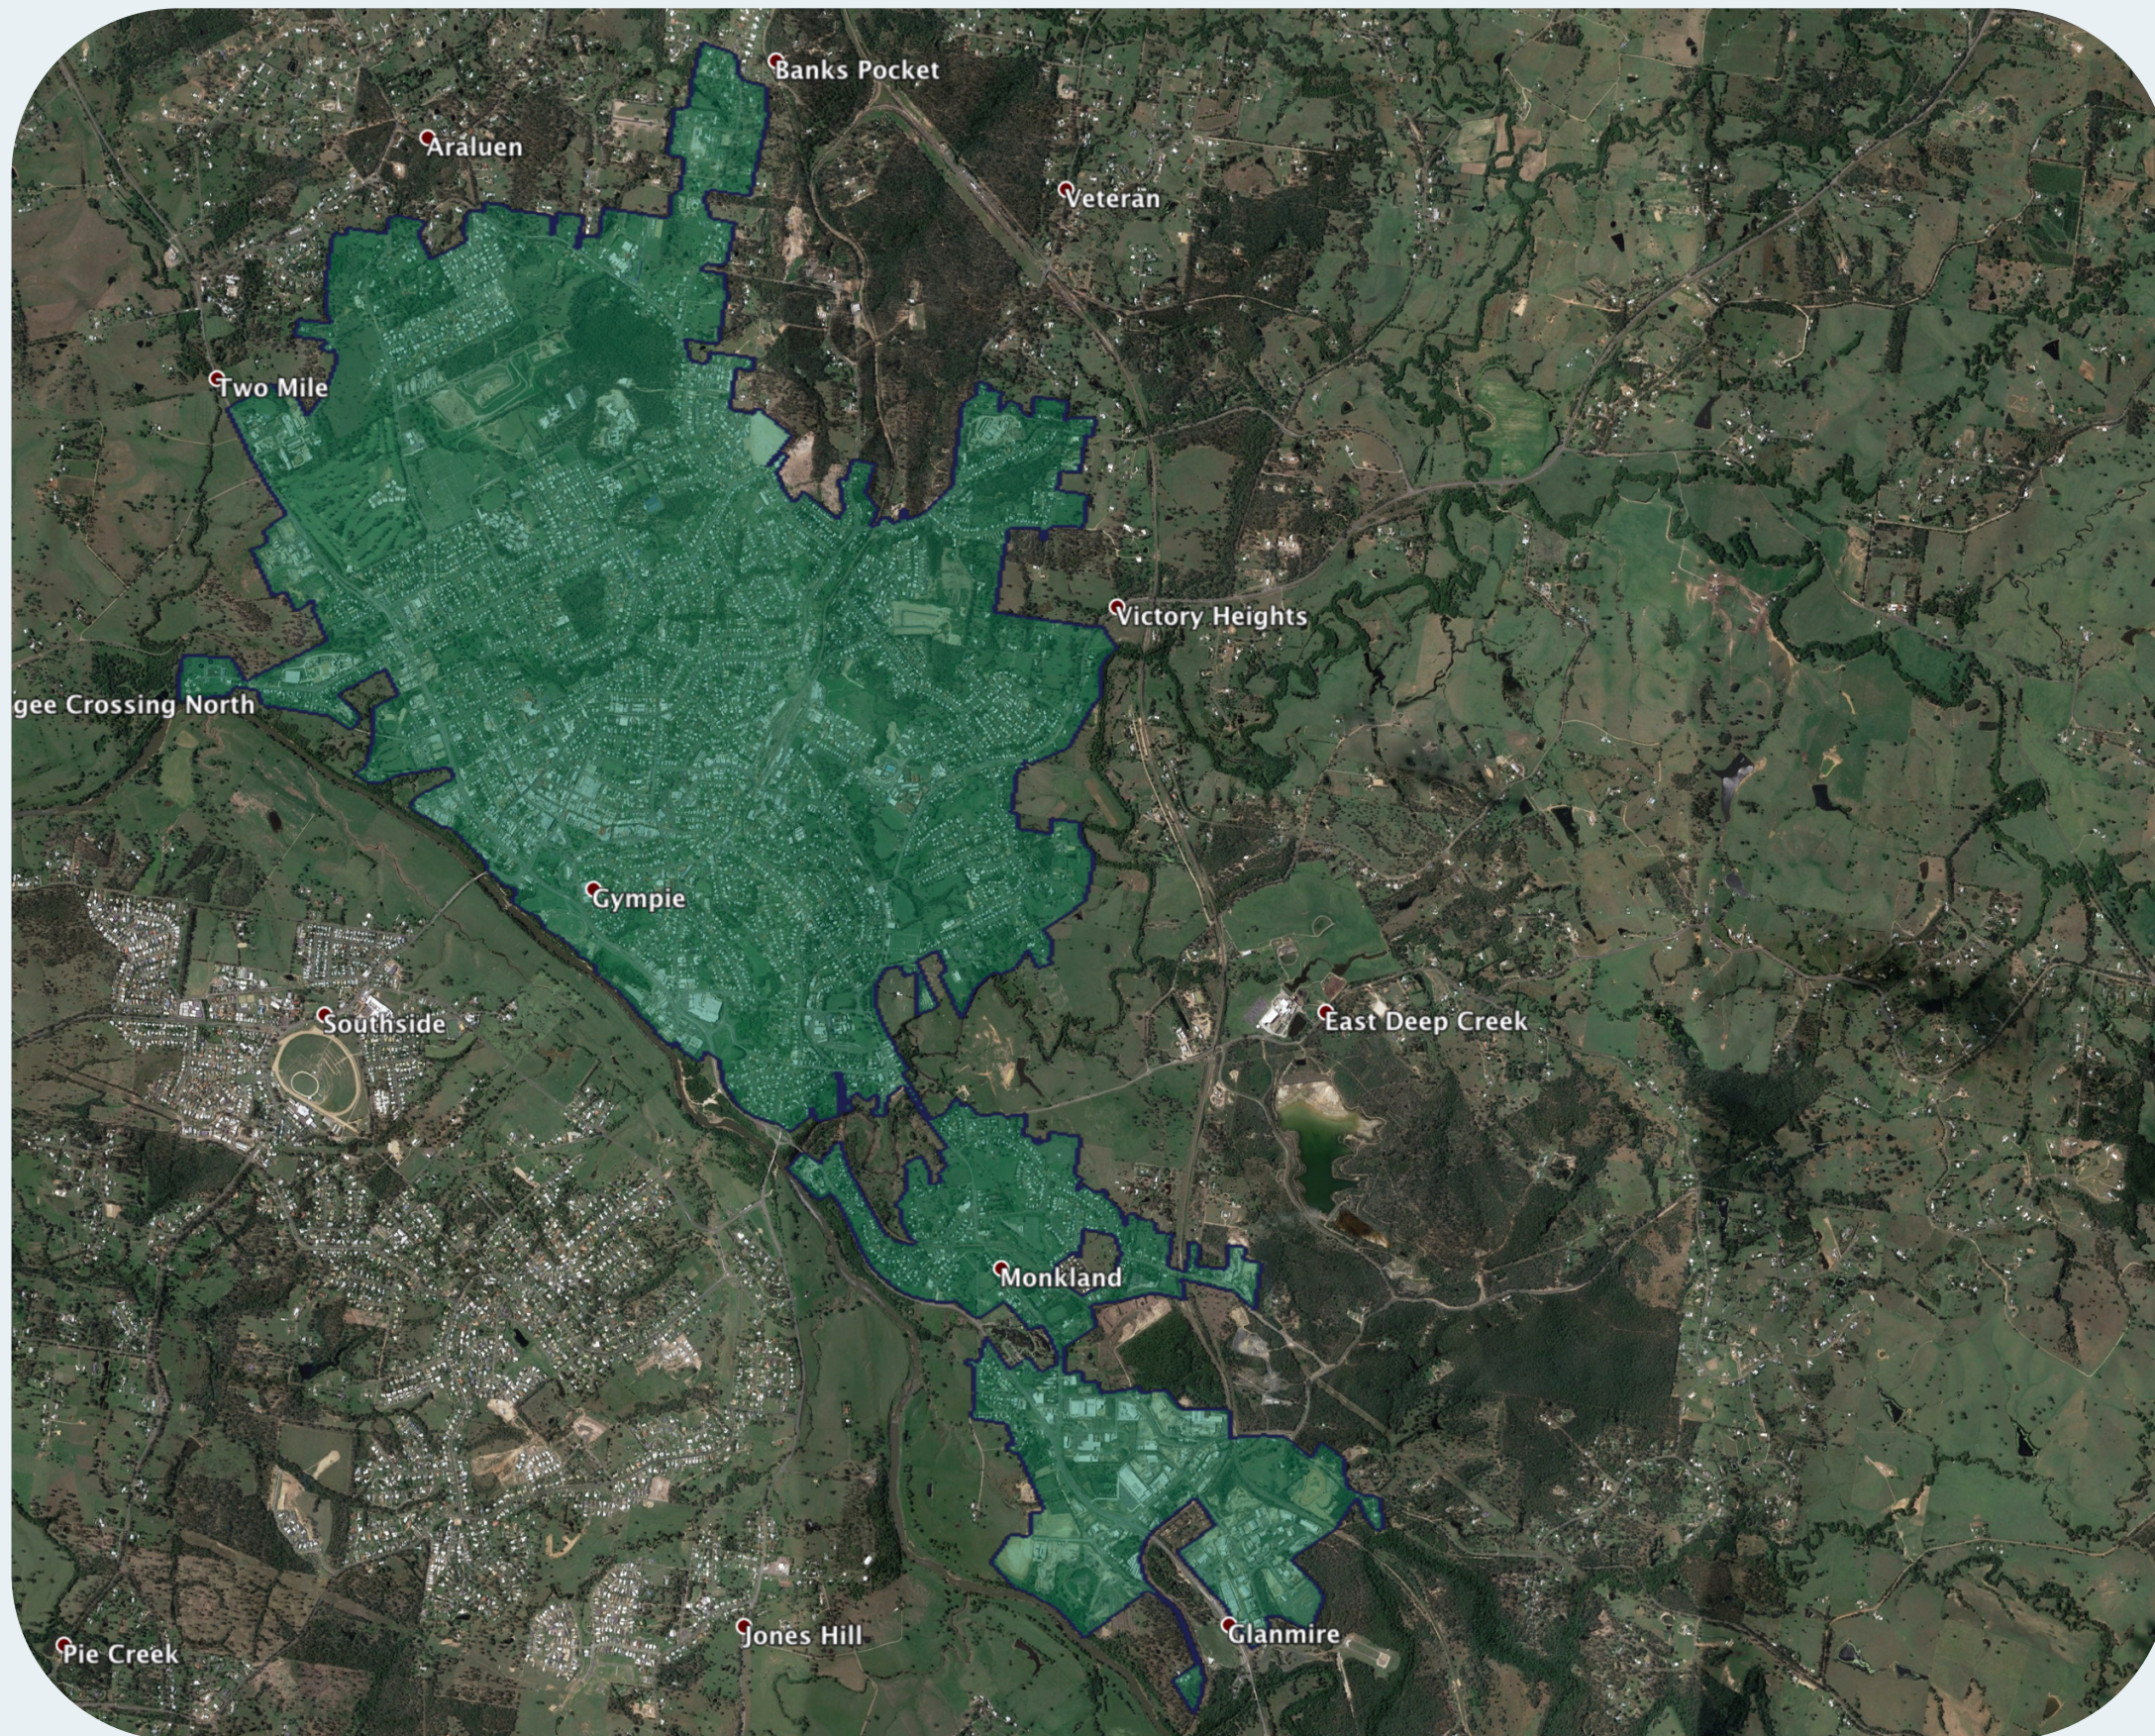

nbn™ Business Fibre Zone indicative map – Gympie and surrounds

The nbn™ Business Fibre Initiative is available to businesses right across the country.

The area highlighted on this map, is part of an nbn™ Business Fibre Zone that is eligible for business nbn™ Enterprise Ethernet.

To find out more about the Fibre Initiative contact your service provider, or visit: nbn.com.au/businessfibre

Key

-  nbn™ Business Fibre Zone
-  Adjacent/nearby nbn™ Business Fibre Zone (where relevant)