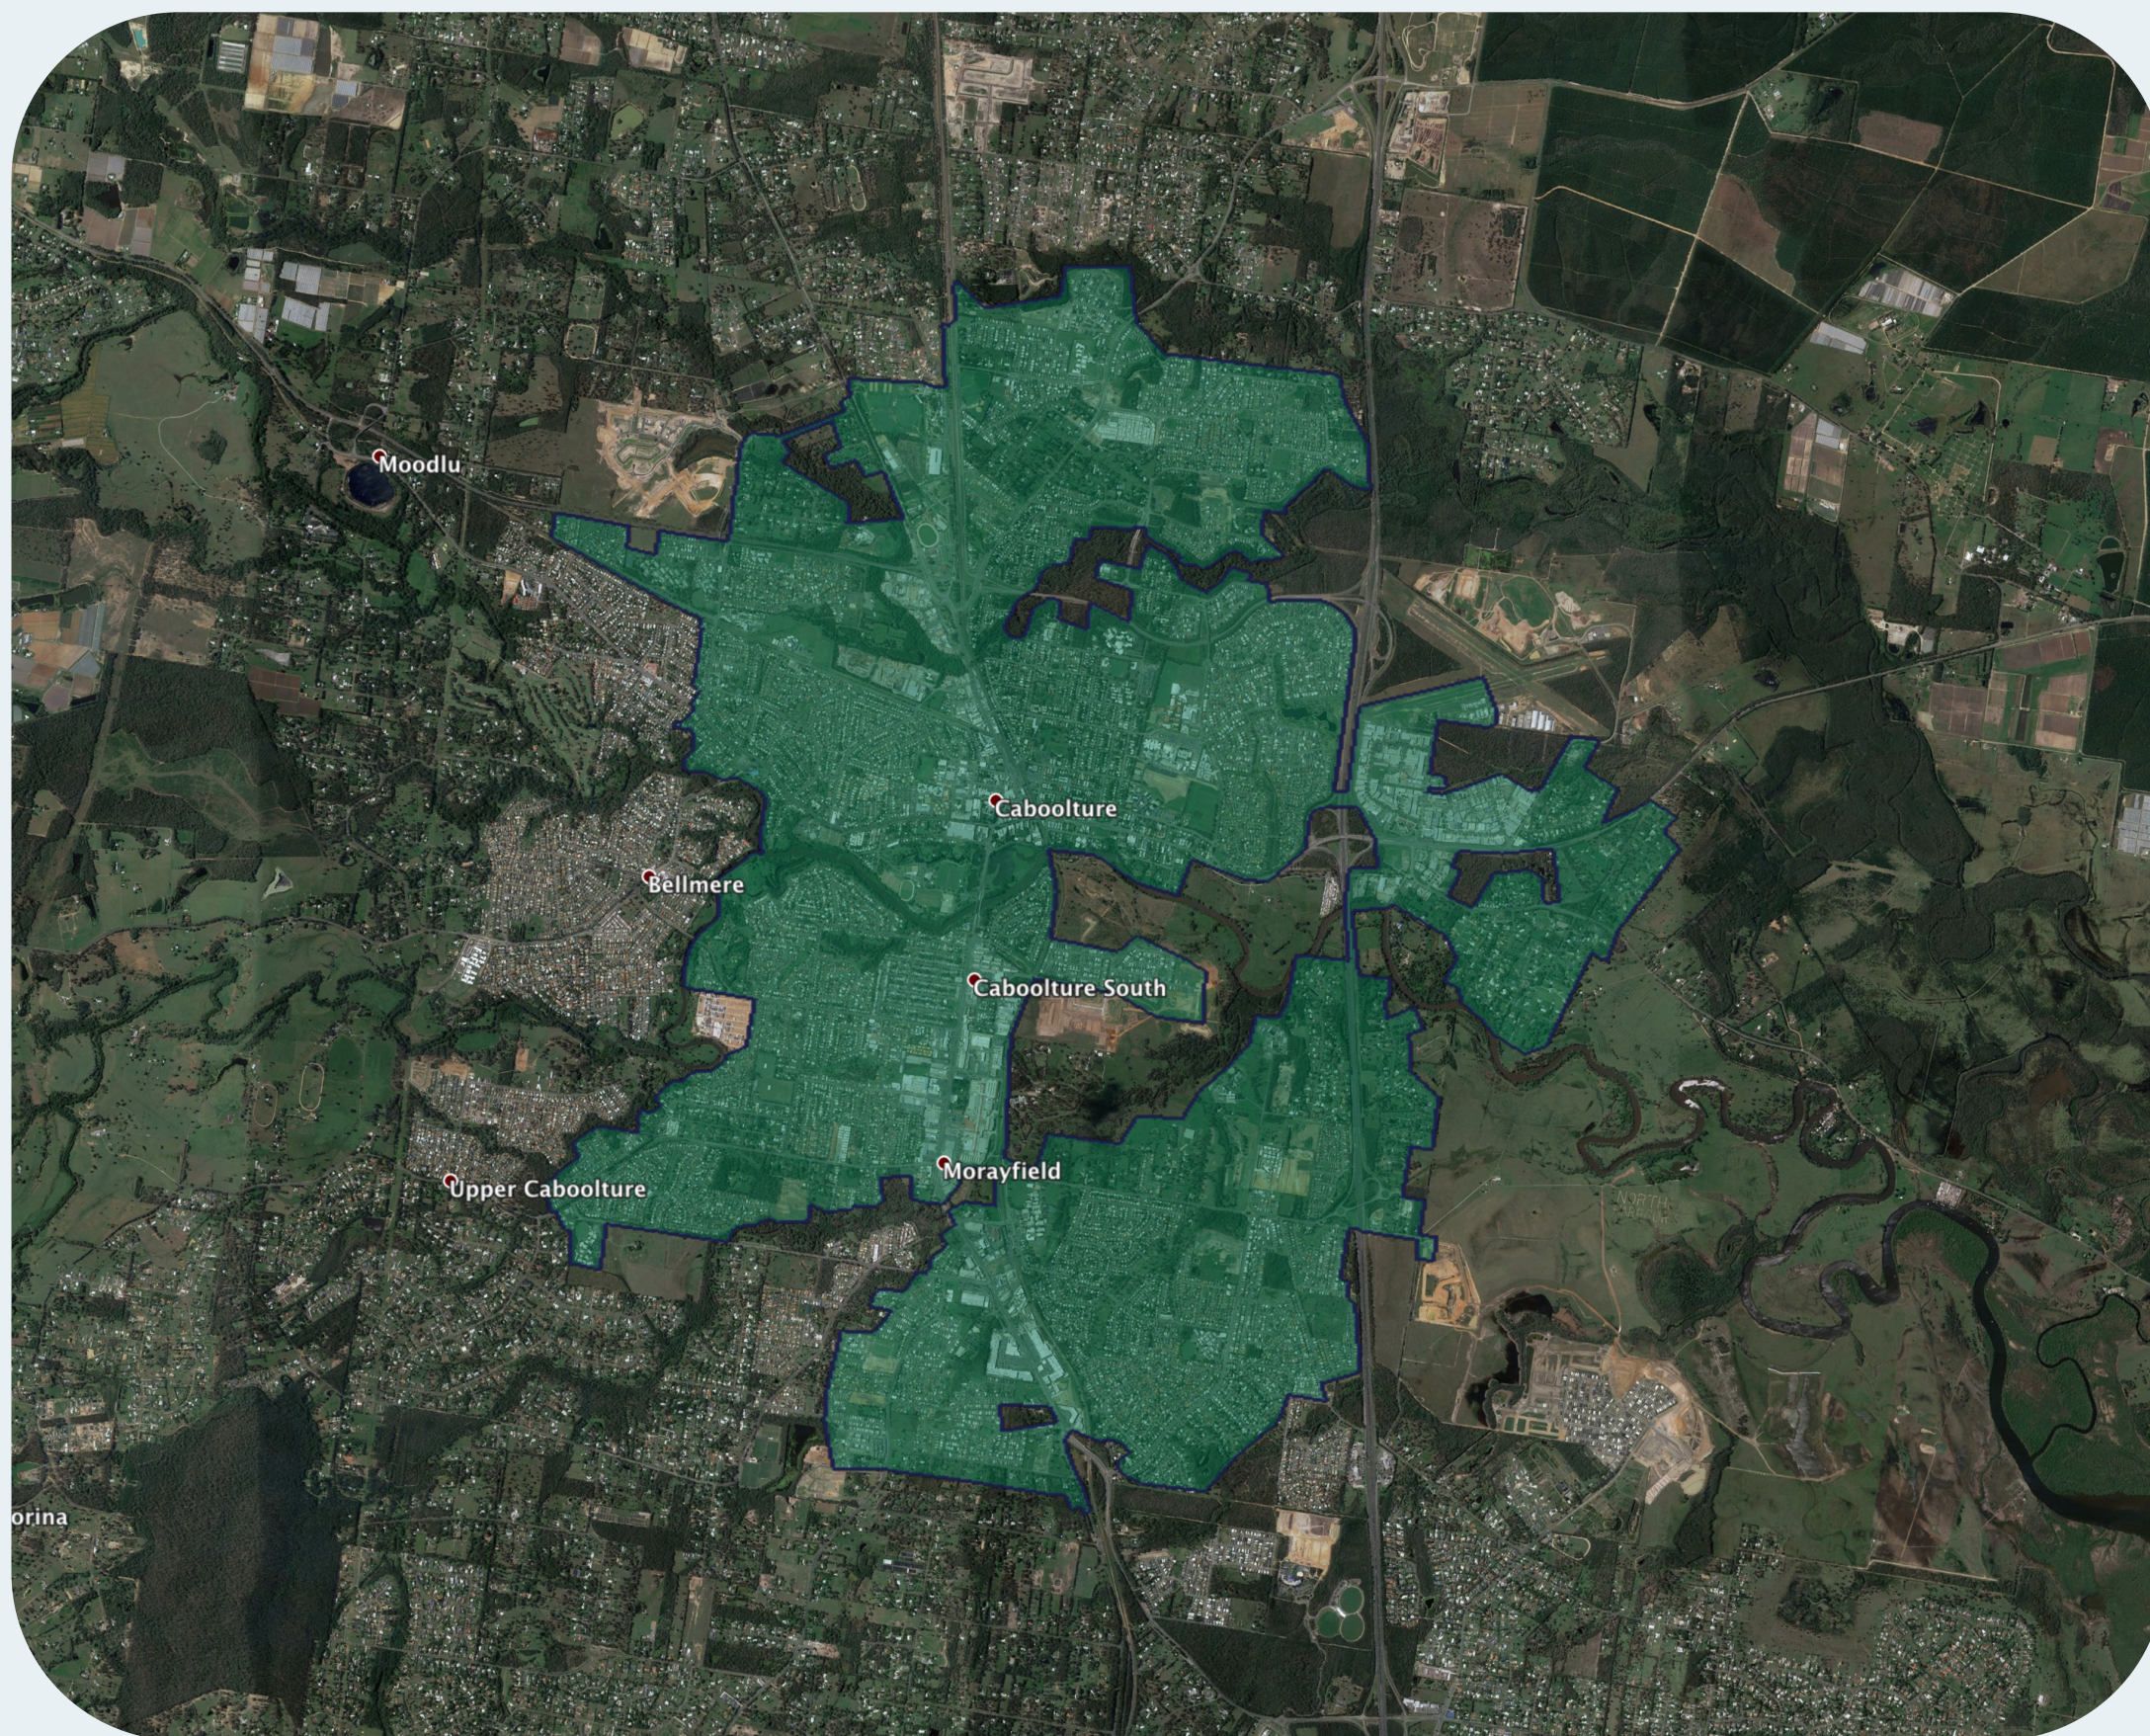

# nbn™ Business Fibre Zone indicative map - Caboolture and surrounds

The nbn™ Business Fibre Initiative is available to businesses right across the country.

The area highlighted on this map, is part of an nbn™ Business Fibre Zone that is eligible for business nbn™ Enterprise Ethernet.

## Key

-  nbn™ Business Fibre Zone
-  Adjacent/nearby nbn™ Business Fibre Zone (where relevant)