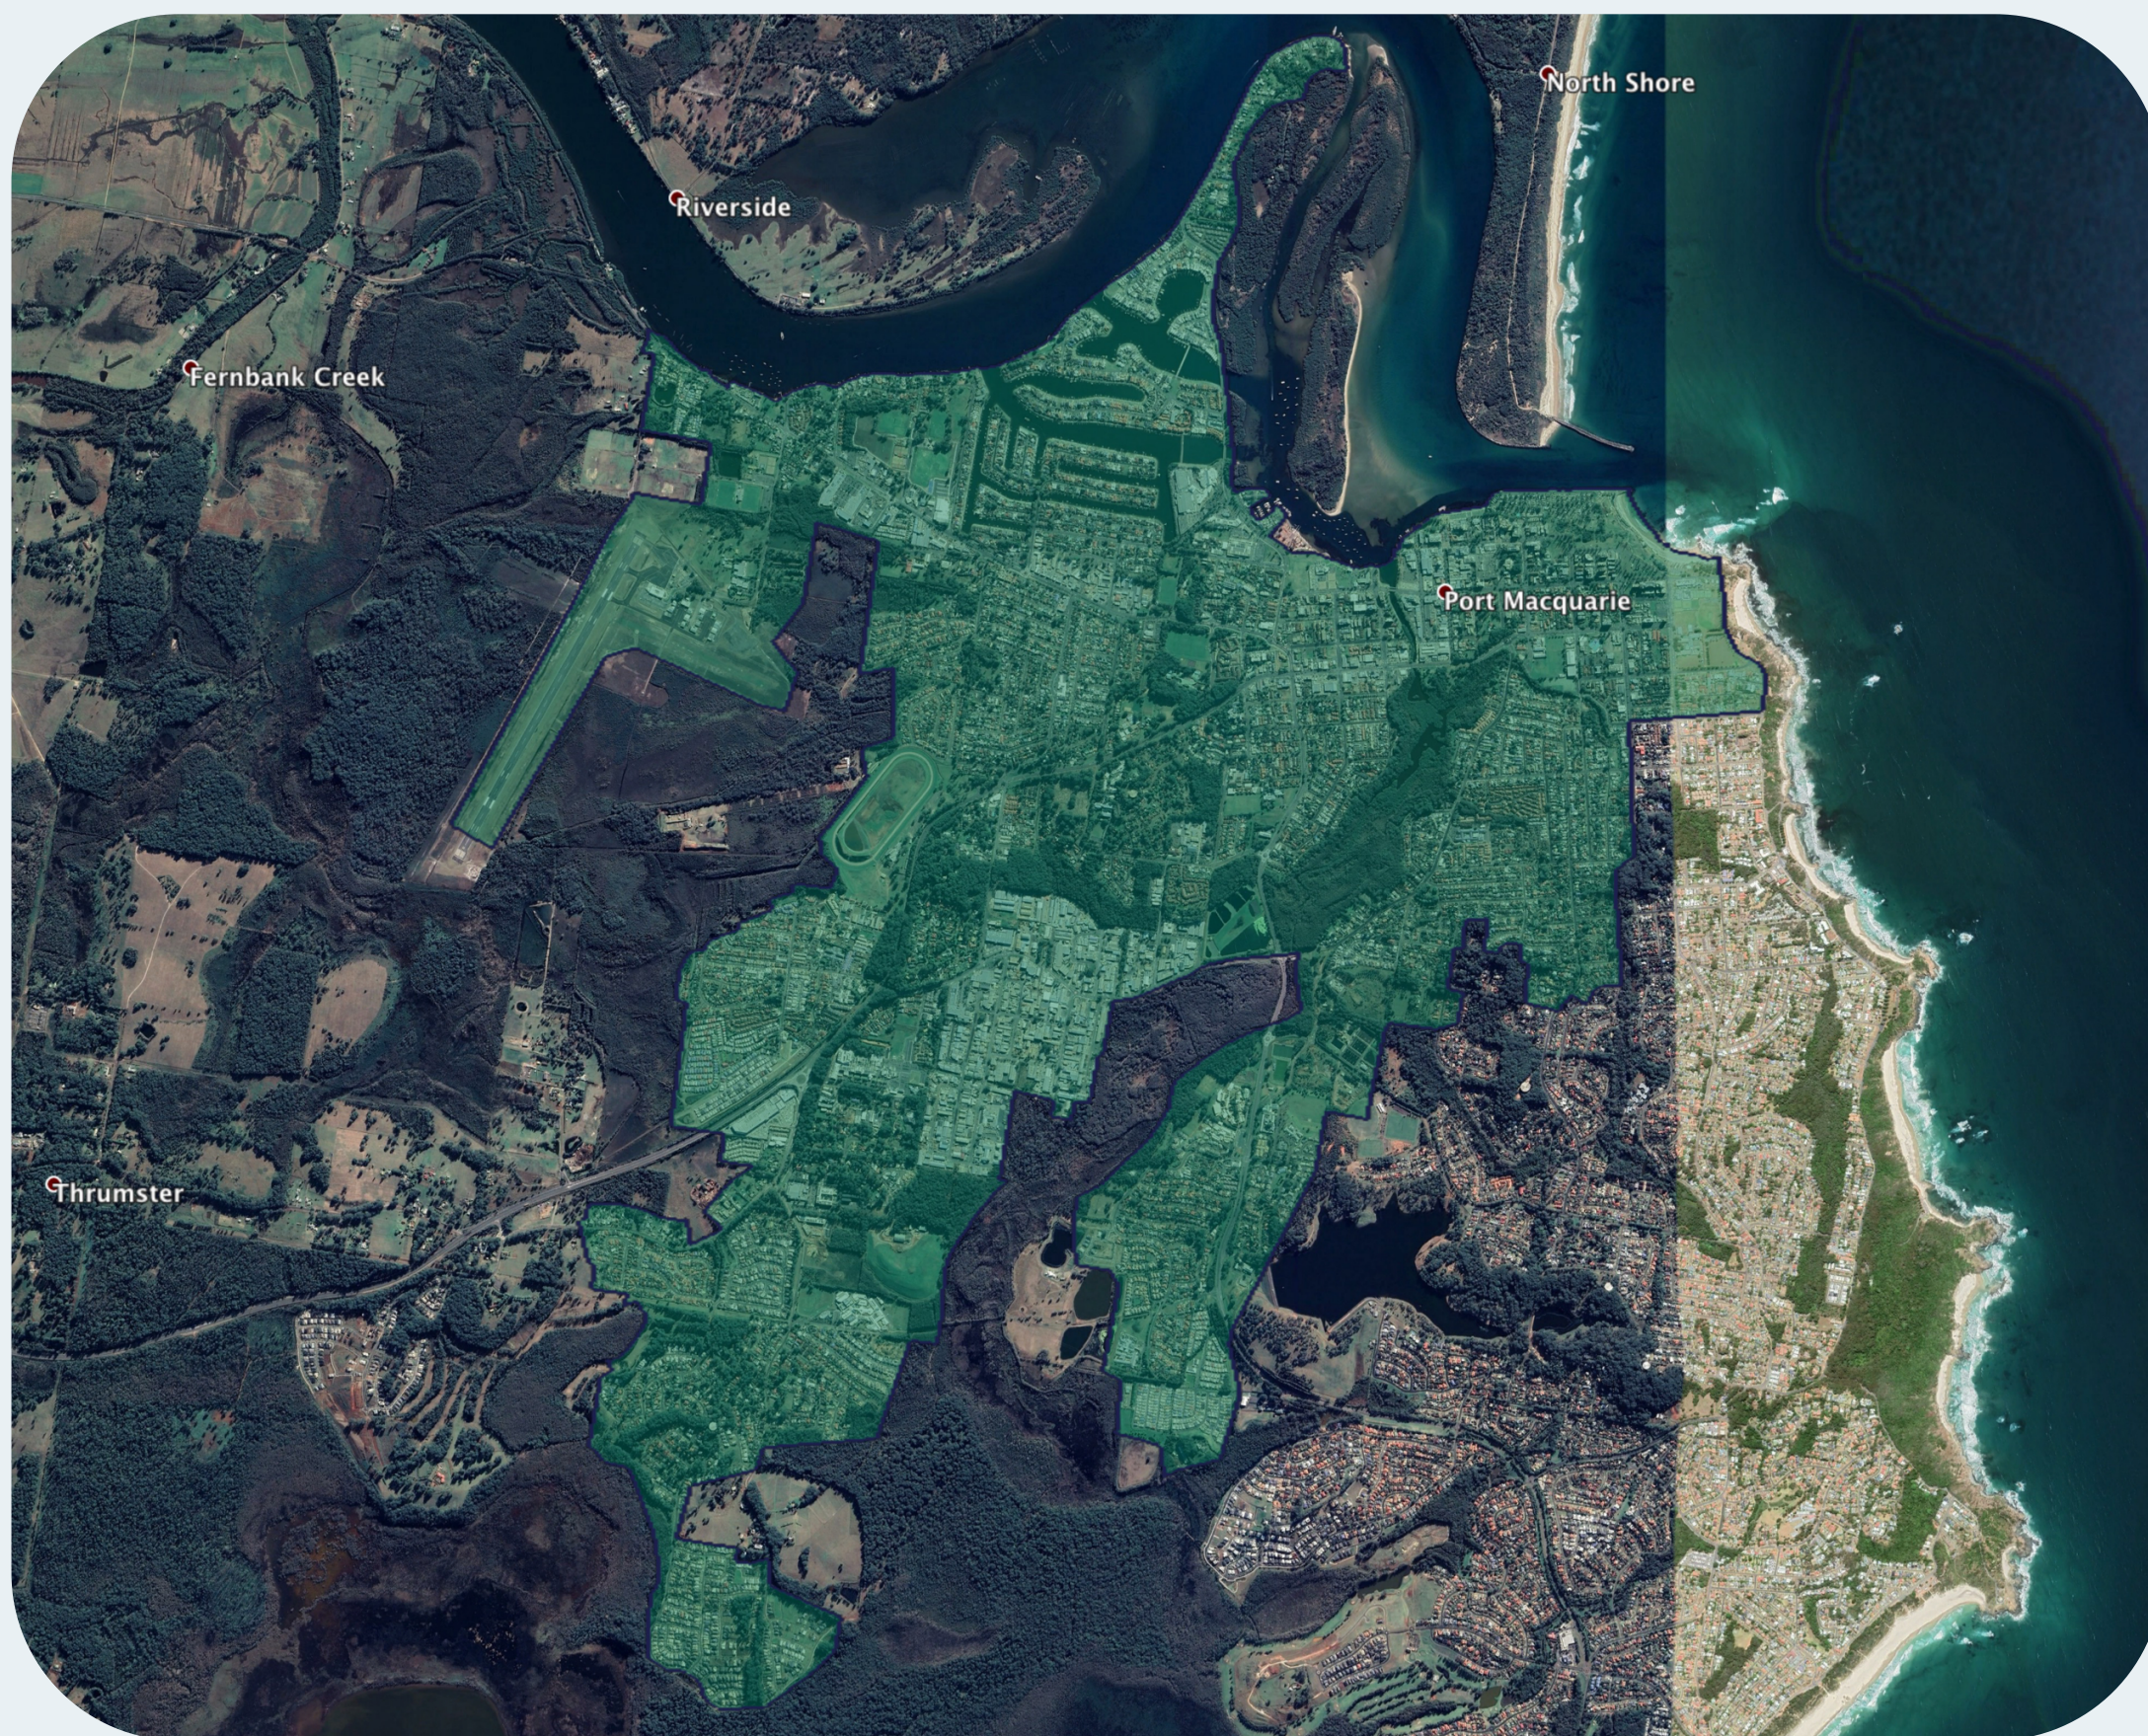

nbn™ Business Fibre Zone indicative map – Port Macquarie and surrounds

The nbn™ Business Fibre Initiative is available to businesses right across the country.

The area highlighted on this map, is part of an nbn™ Business Fibre Zone that is eligible for business nbn™ Enterprise Ethernet.