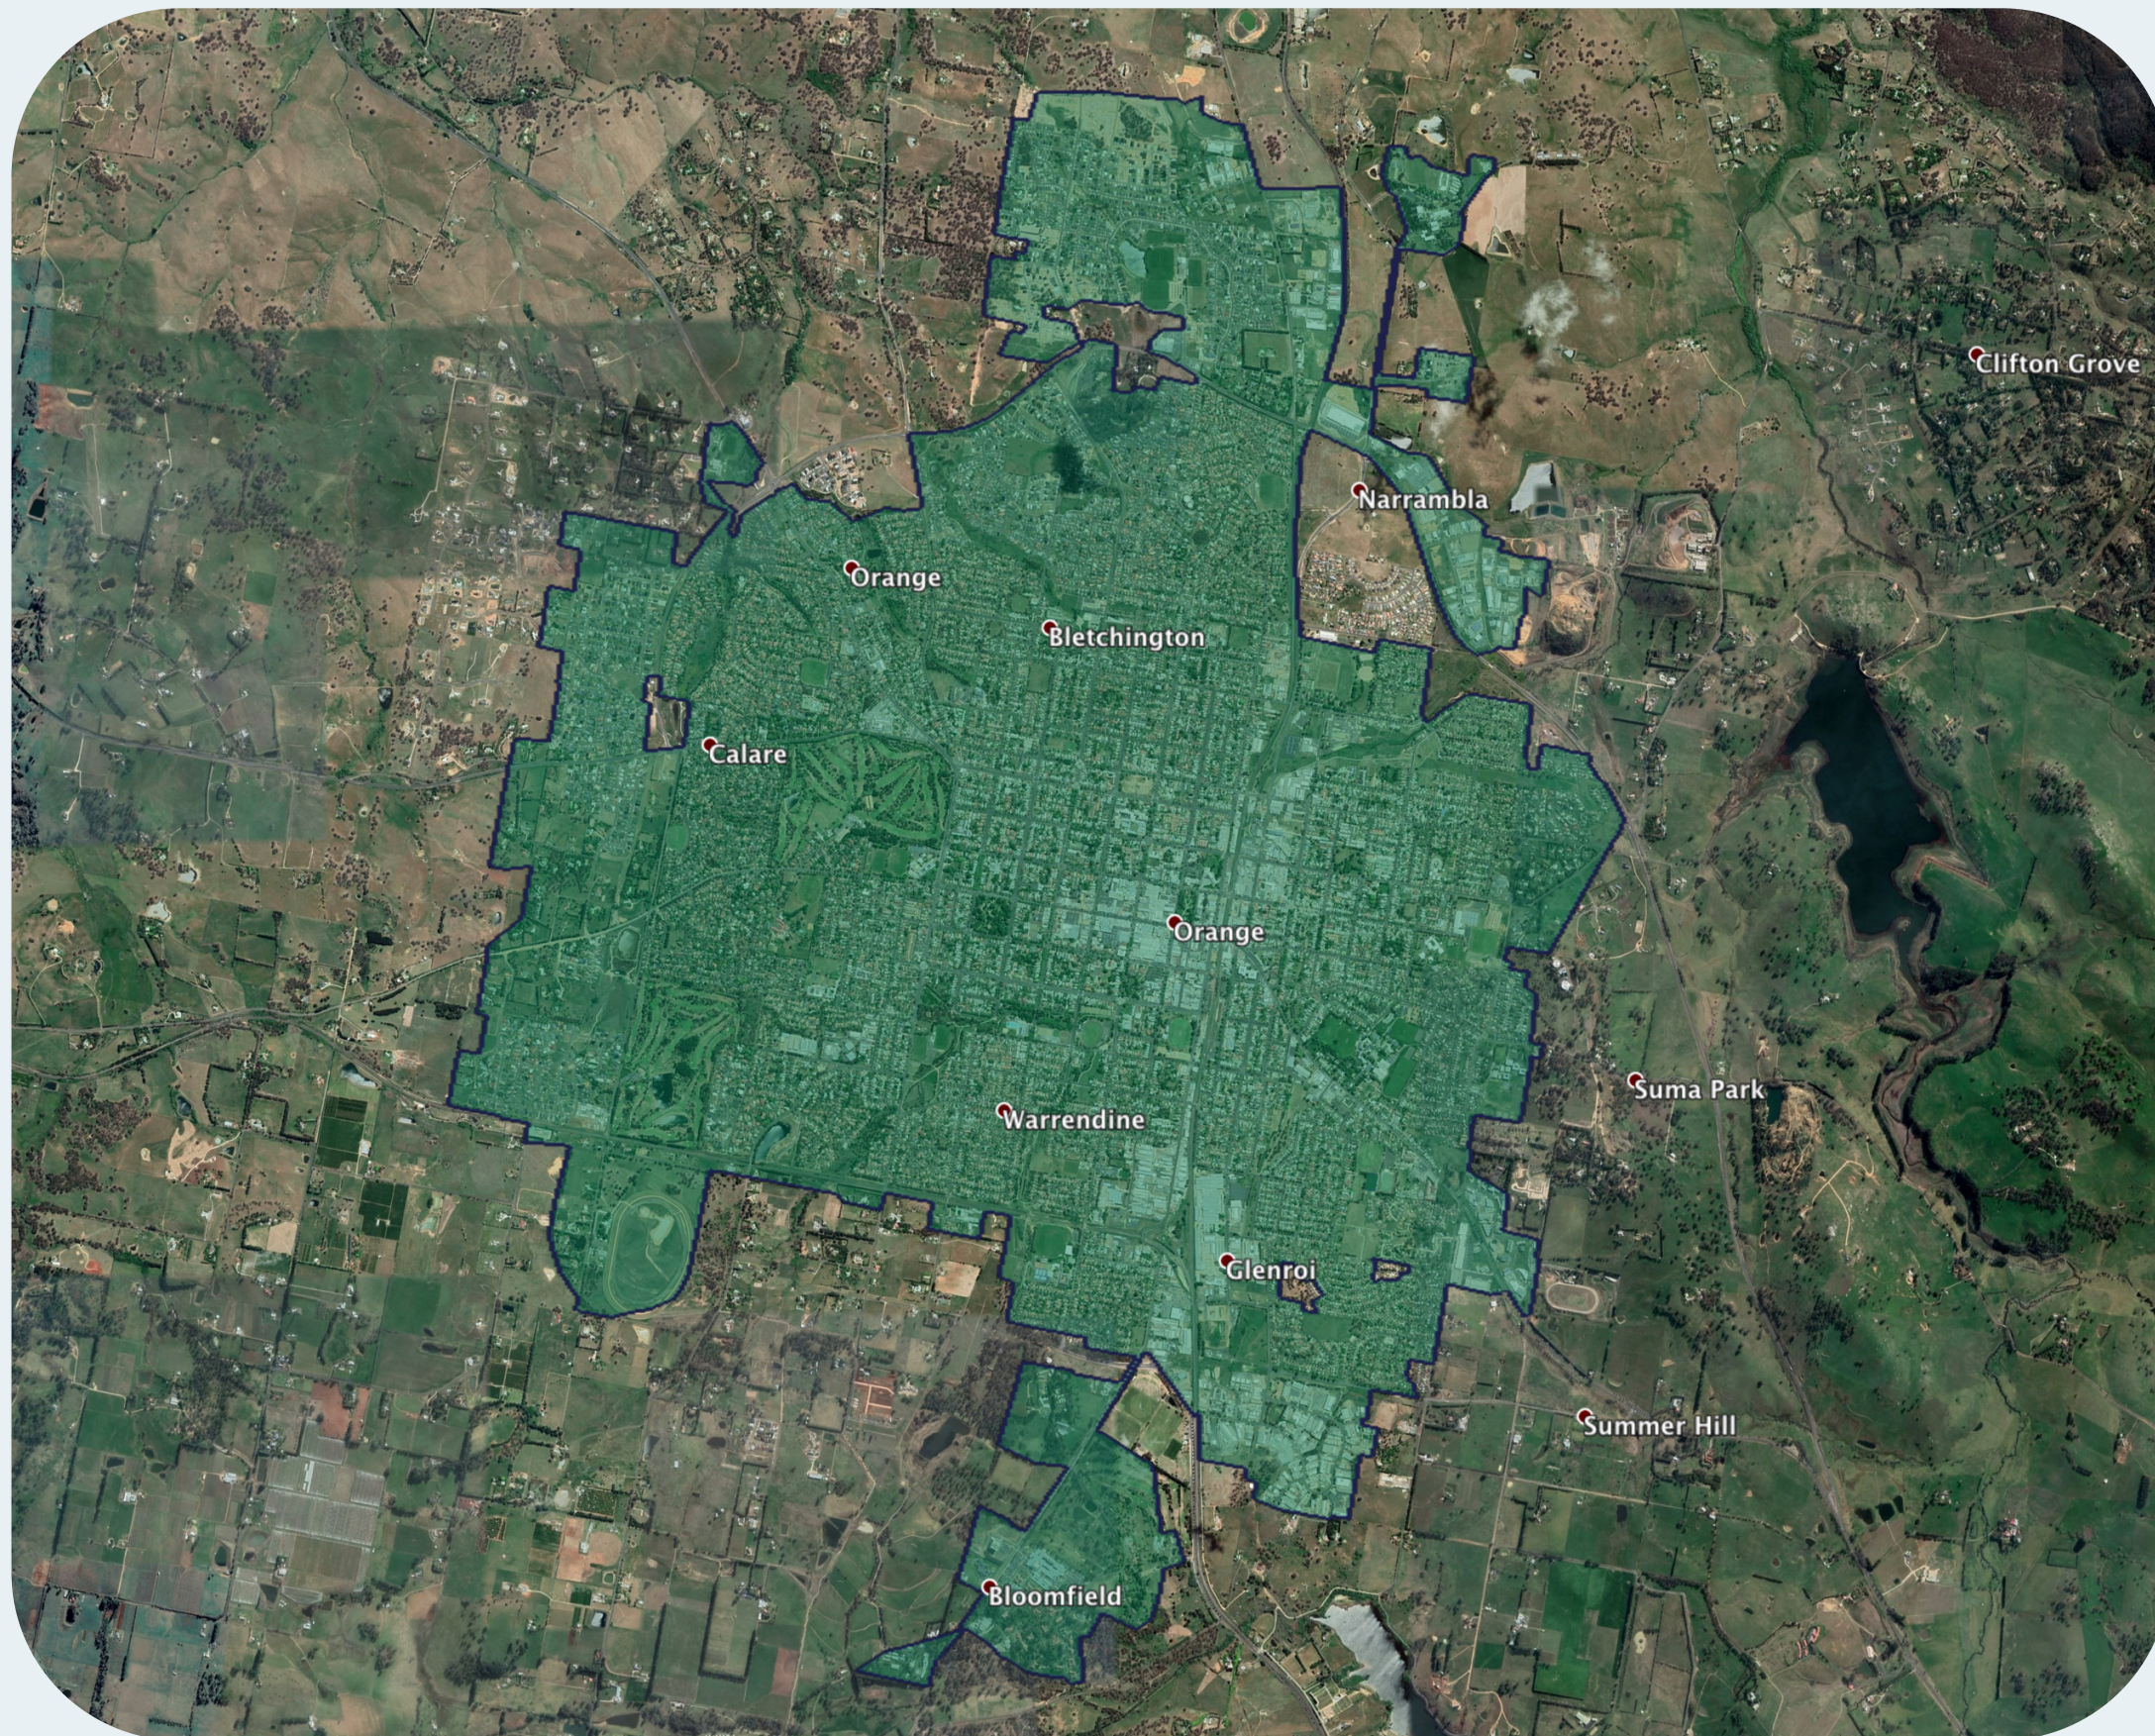

nbn™ Business Fibre Zone indicative map – Orange and surrounds

The nbn™ Business Fibre Initiative is available to businesses right across the country.

The area highlighted on this map, is part of an nbn™ Business Fibre Zone that is eligible for business nbn™ Enterprise Ethernet.

To find out more about the Fibre Initiative contact your service provider, or visit: nbn.com.au/businessfibre

Key

-  nbn™ Business Fibre Zone
-  Adjacent/nearby nbn™ Business Fibre Zone (where relevant)