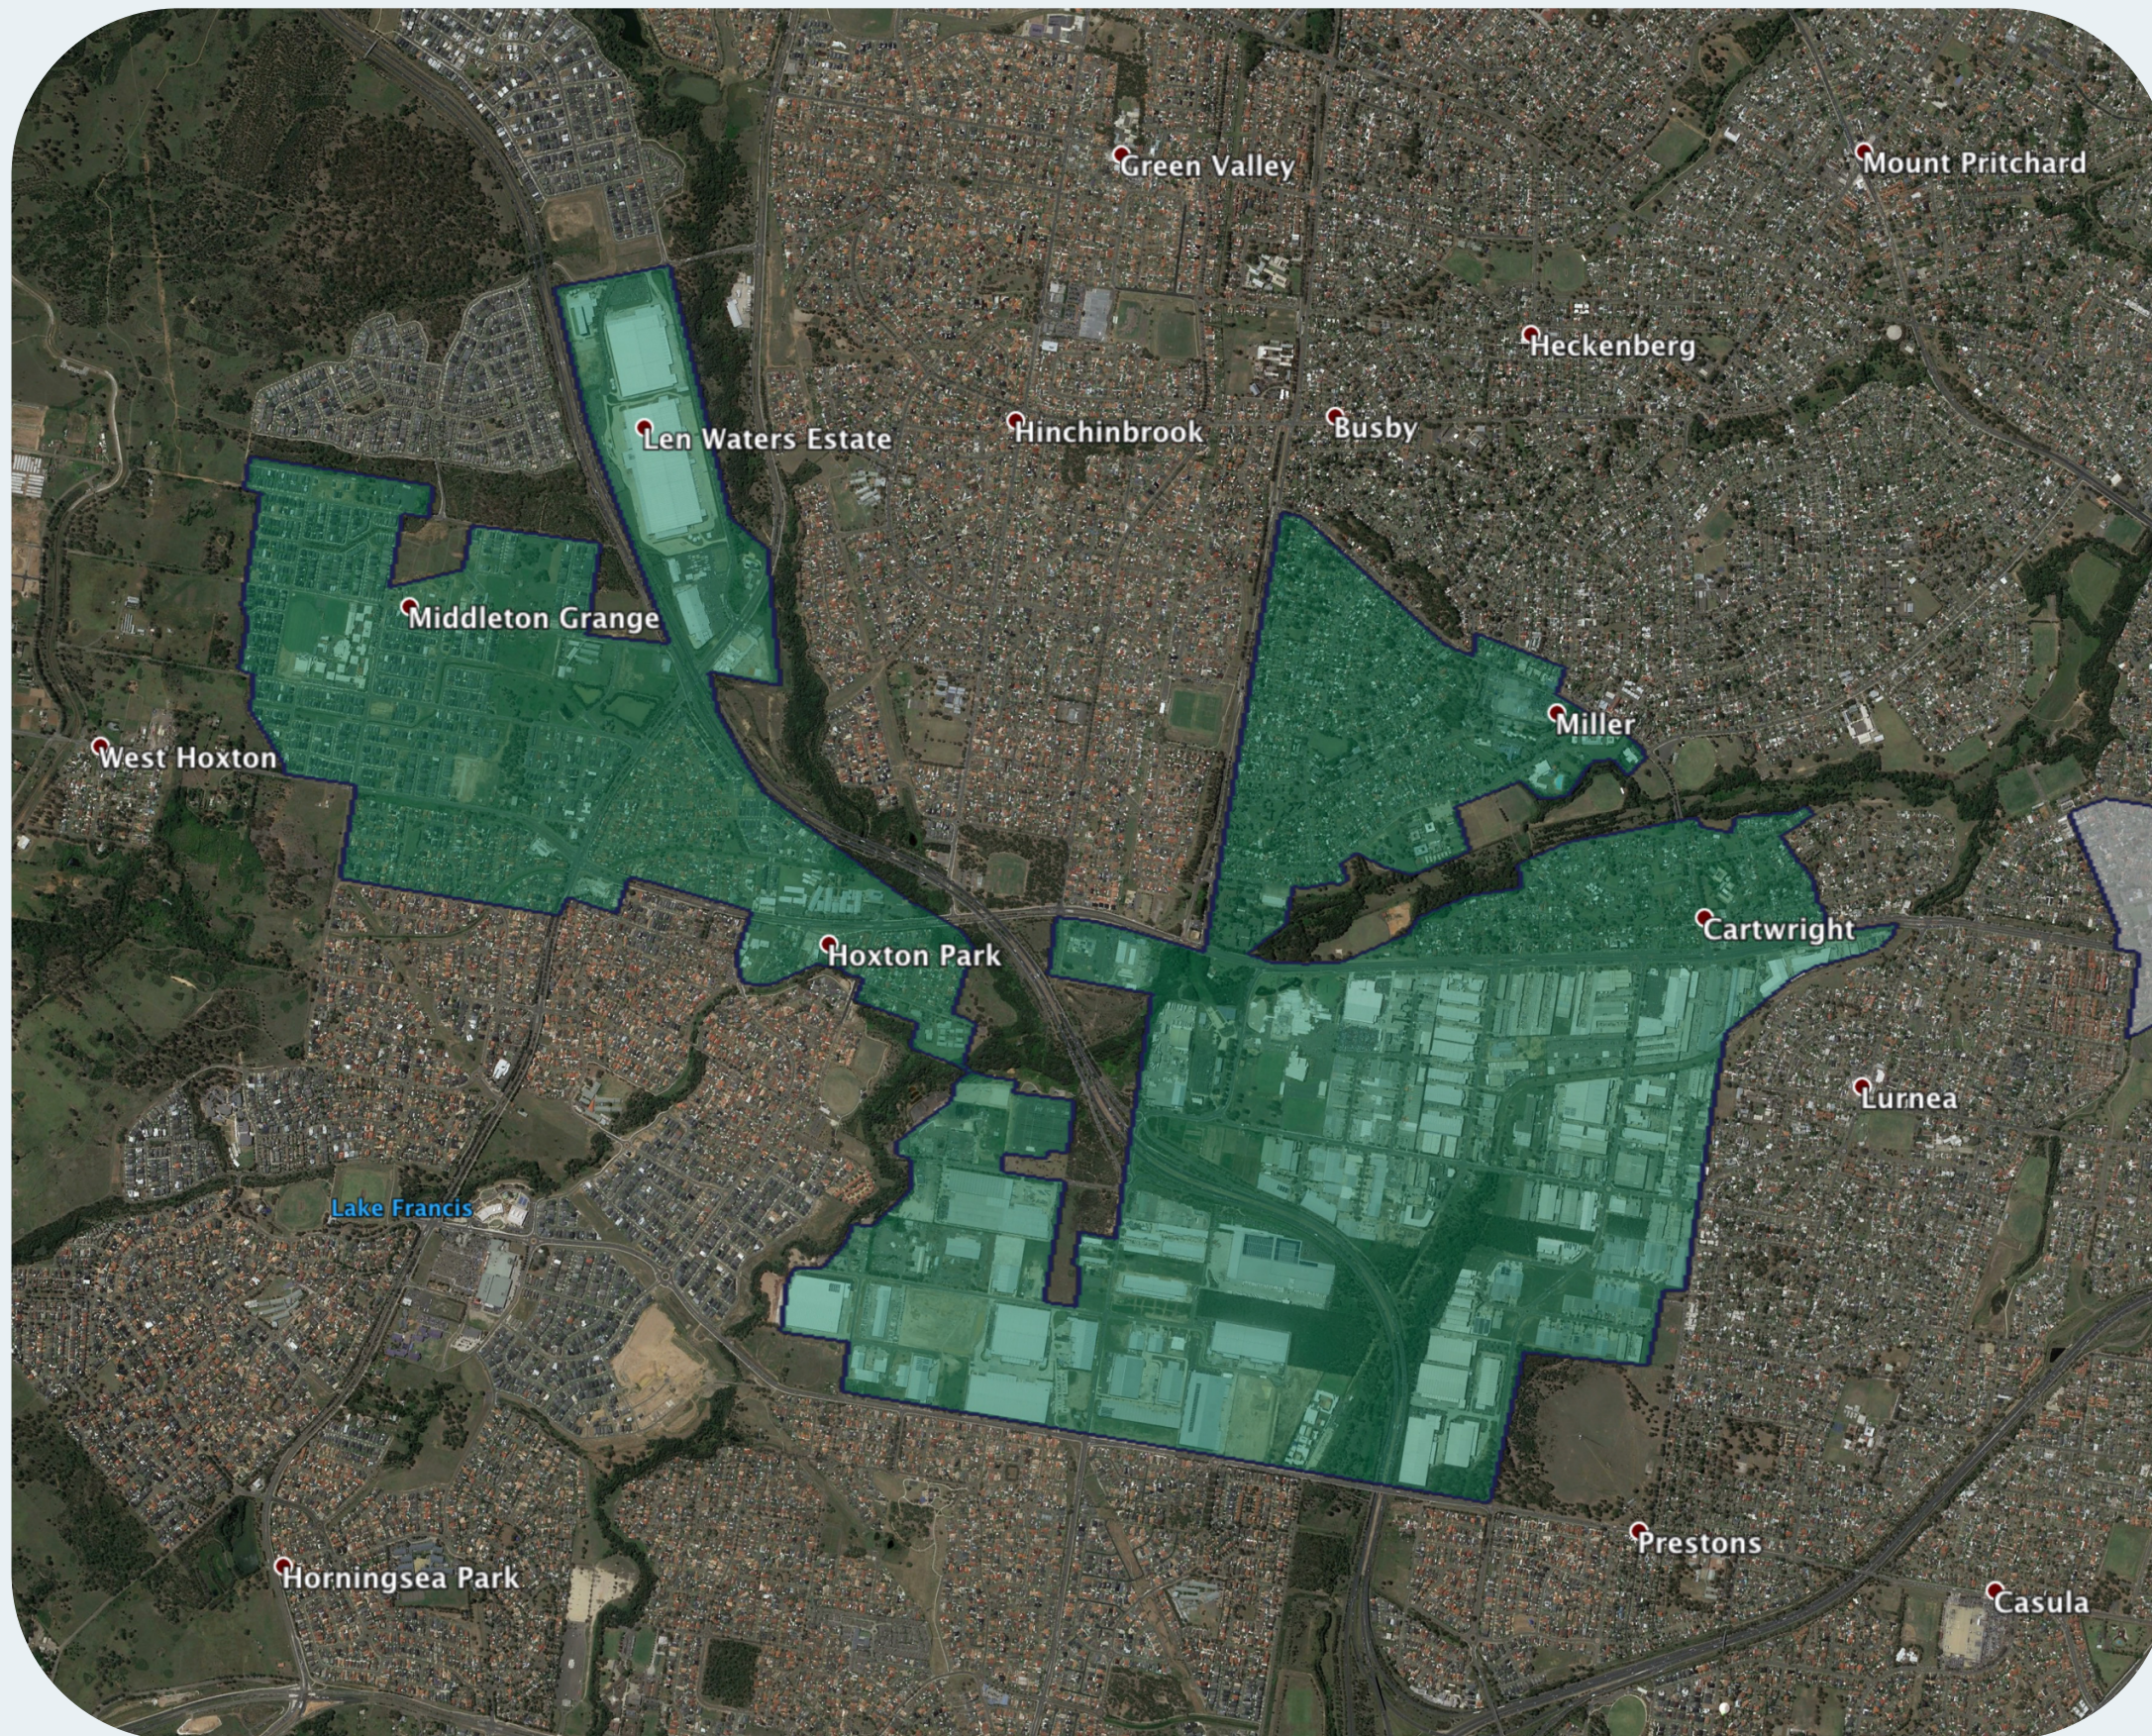

# nbn™ Business Fibre Zone indicative map – Prestons (NSW) and surrounds

The nbn™ Business Fibre Initiative is available to businesses right across the country.

The areas highlighted on this map, are part of an nbn™ Business Fibre Zone that is eligible for business nbn™ Enterprise Ethernet.

## Key

-  nbn™ Business Fibre Zone
-  Adjacent/nearby nbn™ Business Fibre Zone (where relevant)