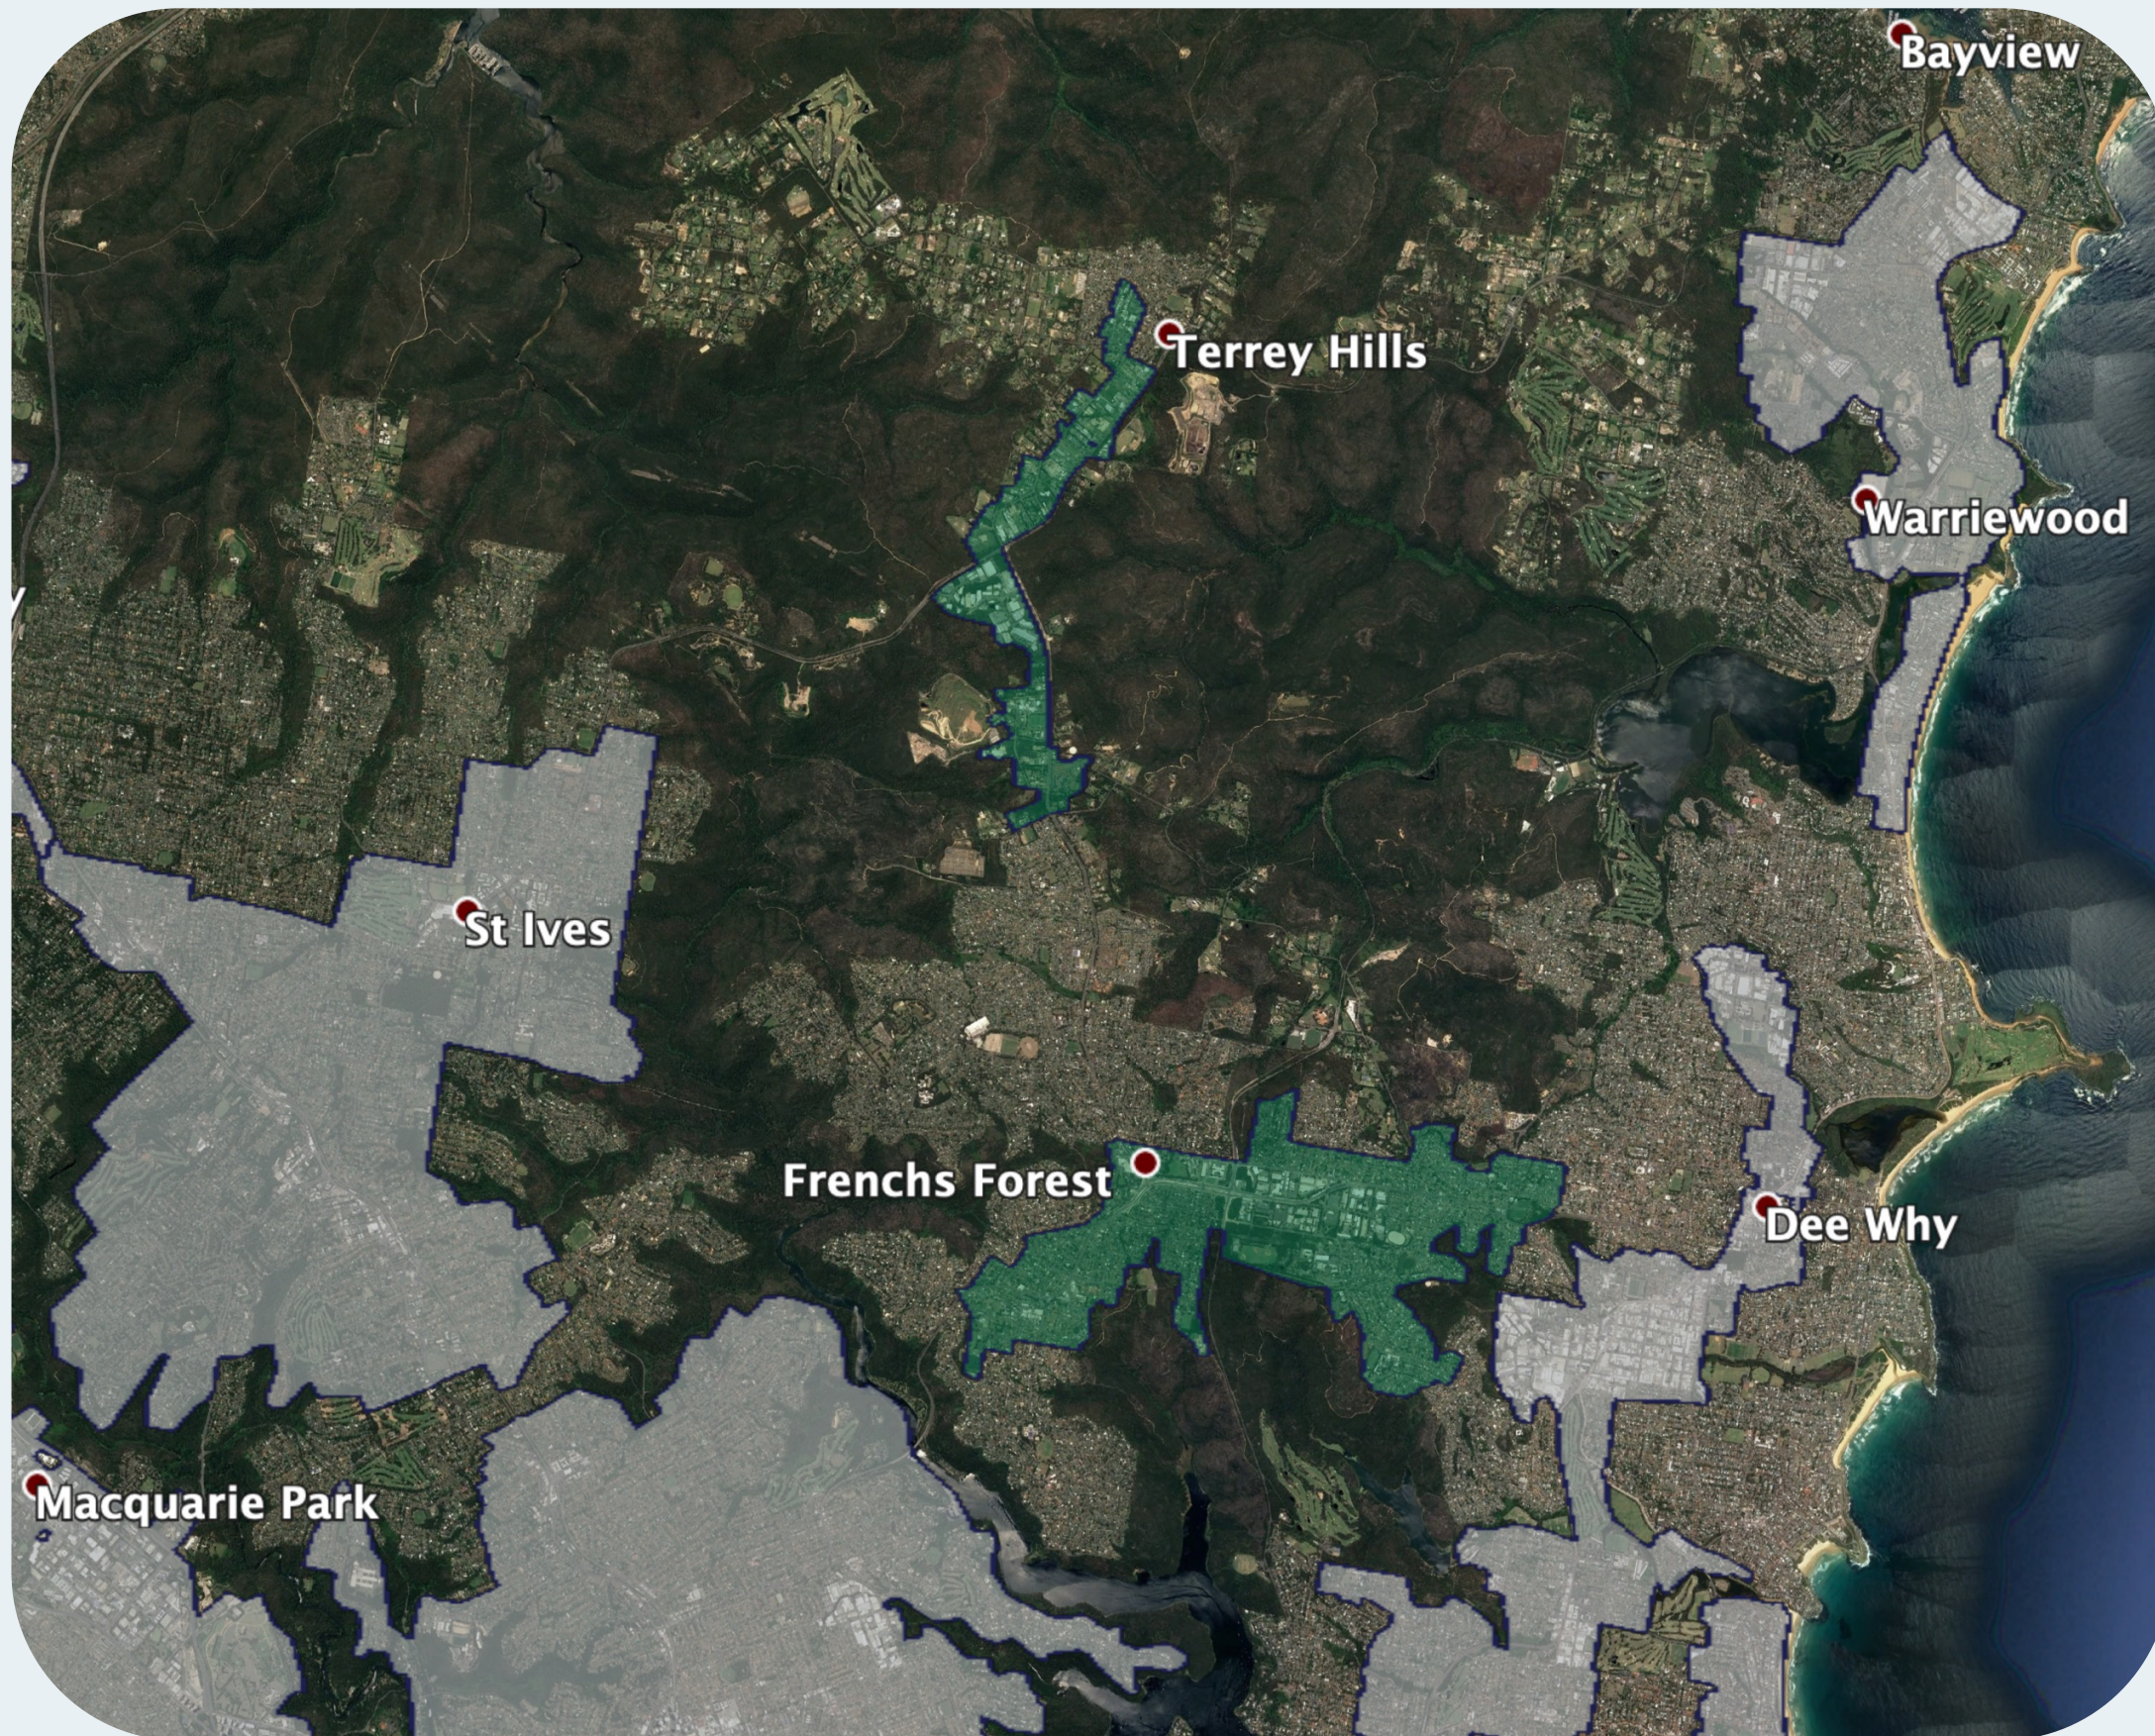

nbn™ Business Fibre Zone indicative map – Frenchs Forest and surrounds

The nbn™ Business Fibre Initiative is available to businesses right across the country.

The areas highlighted on this map, are part of an nbn™ Business Fibre Zone that is eligible for business nbn™ Enterprise Ethernet.

To find out more about the Fibre Initiative contact your service provider, or visit: nbn.com.au/businessfibre

Key

-  nbn™ Business Fibre Zone
-  Adjacent/nearby nbn™ Business Fibre Zone (where relevant)