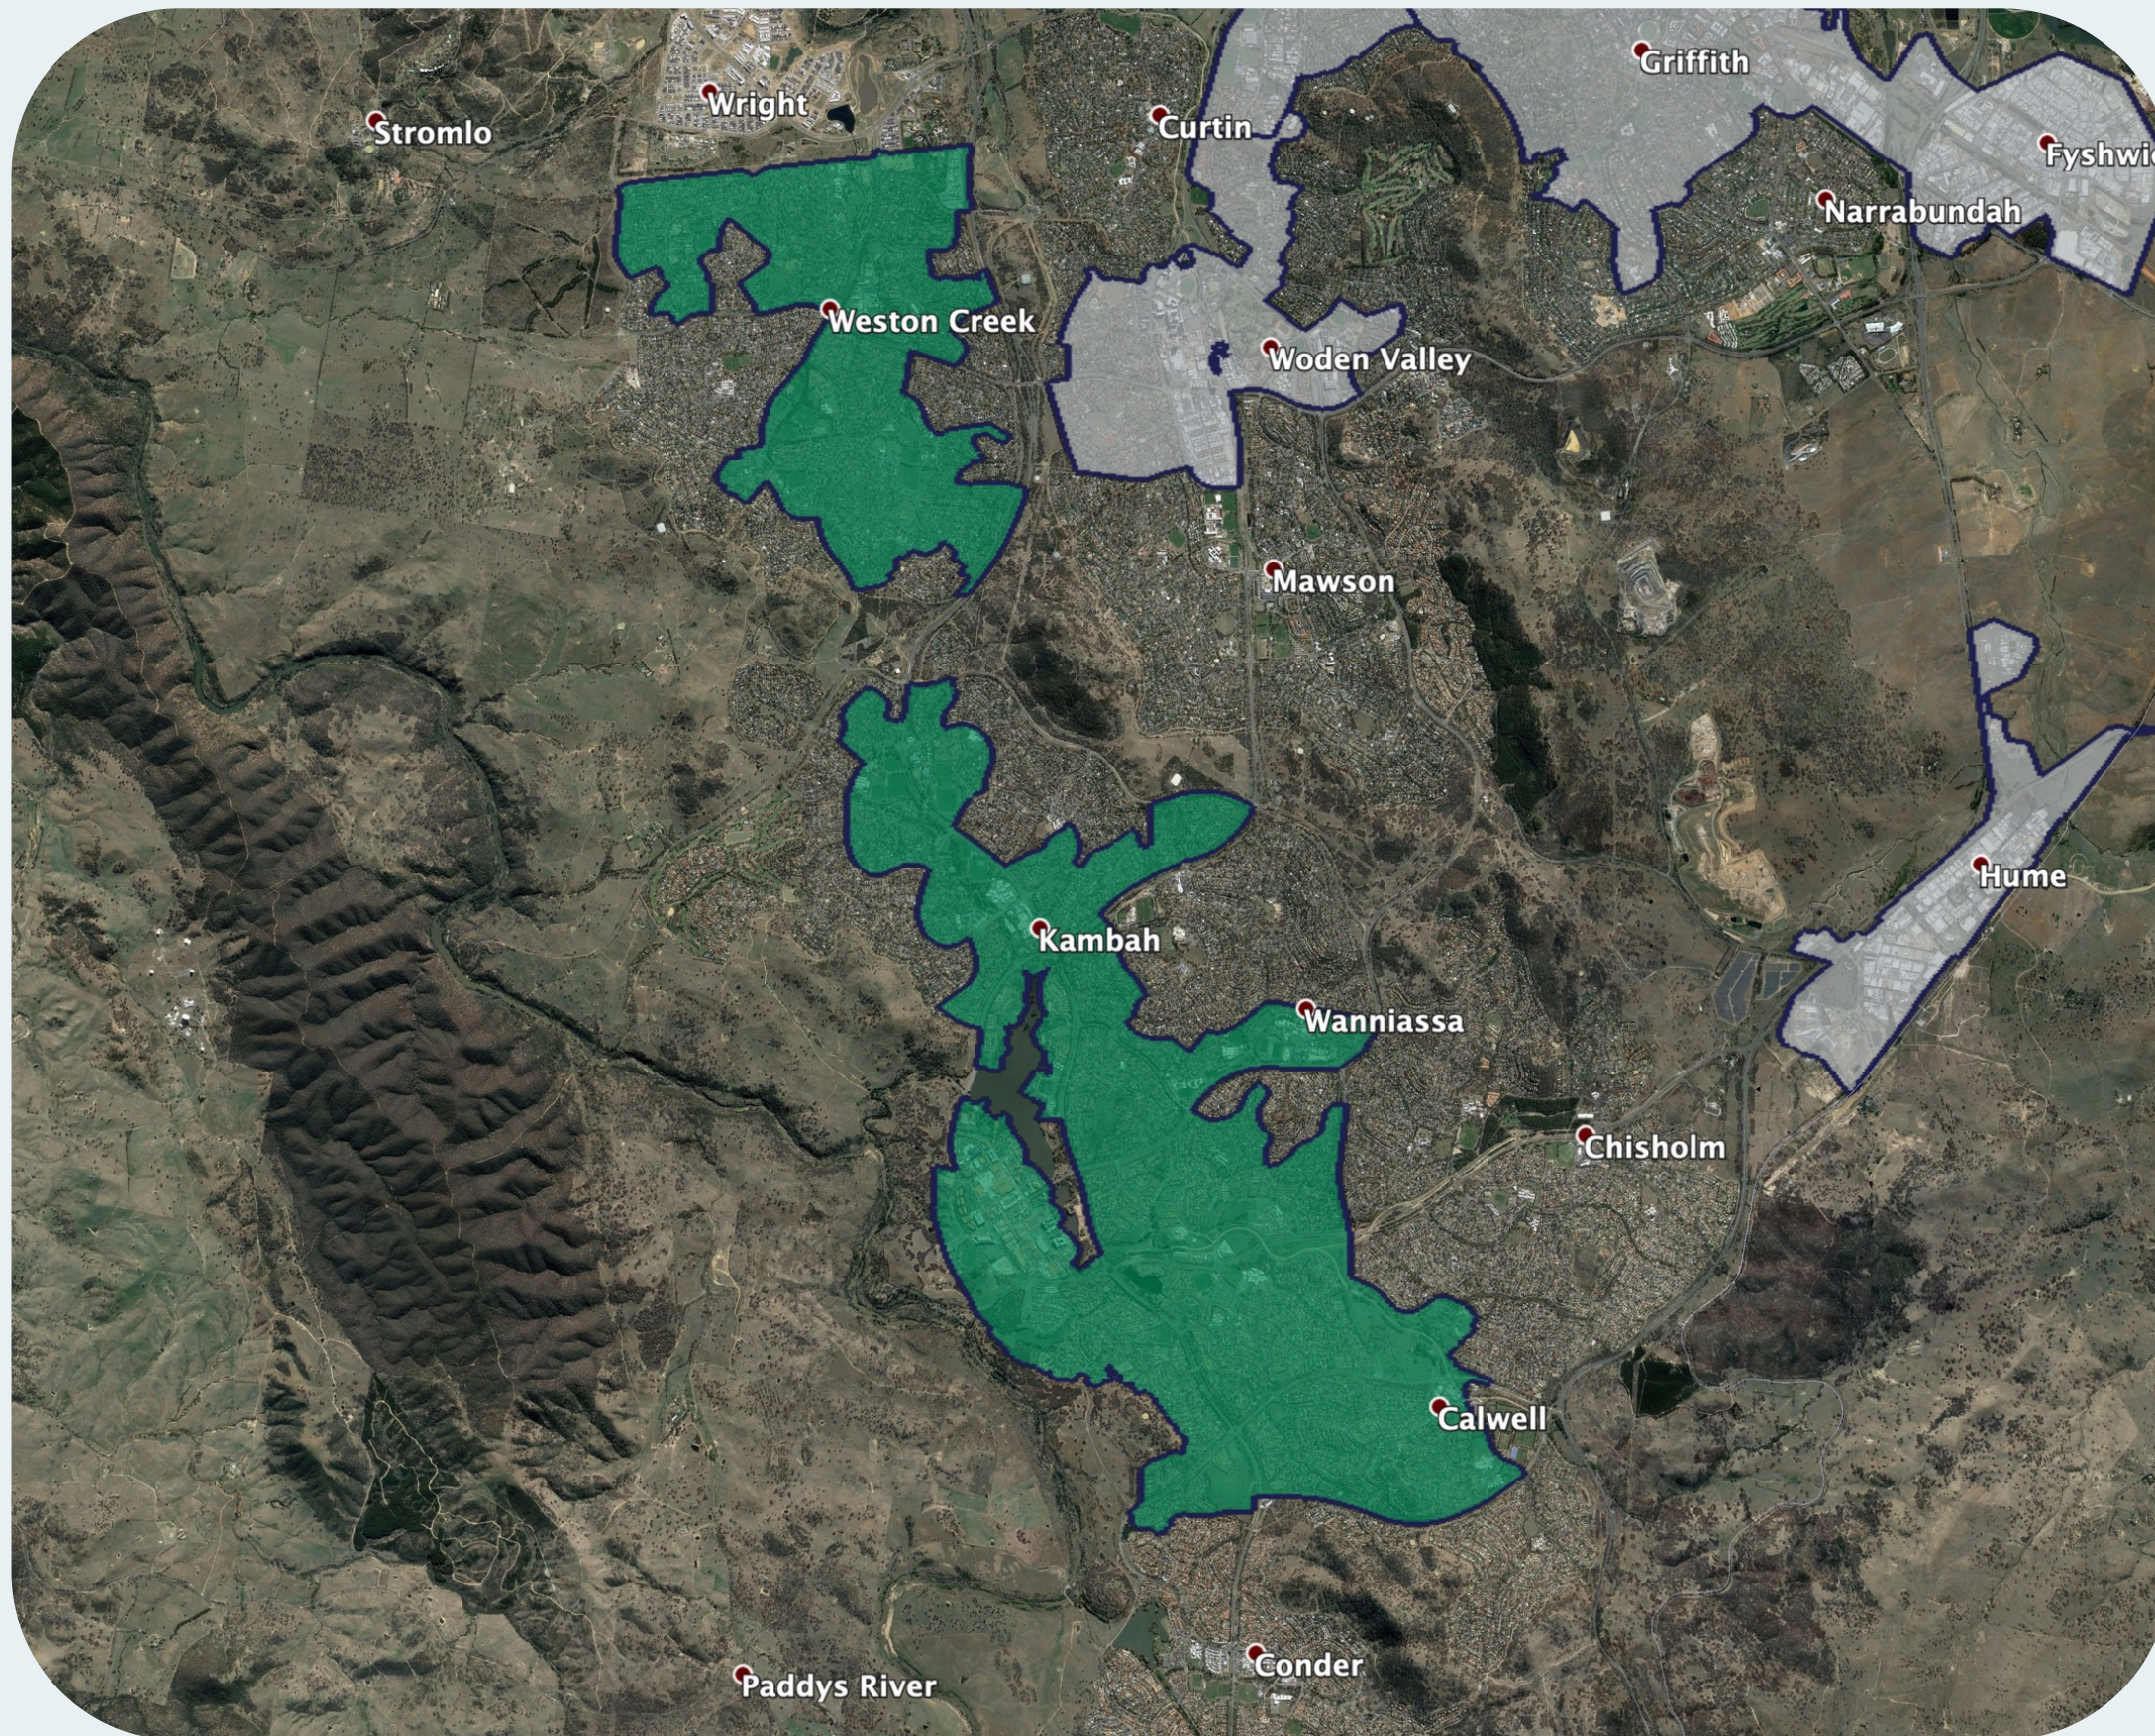

nbn™ Business Fibre Zone indicative map – Tuggeranong and surrounds

The nbn™ Business Fibre Initiative is available to businesses right across the country.

The area highlighted on this map, is part of an nbn™ Business Fibre Zone that is eligible for business nbn™ Enterprise Ethernet.

To find out more about the Fibre Initiative contact your service provider, or visit: nbn.com.au/businessfibre

Key

-  nbn™ Business Fibre Zone
-  Adjacent/nearby nbn™ Business Fibre Zone (where relevant)