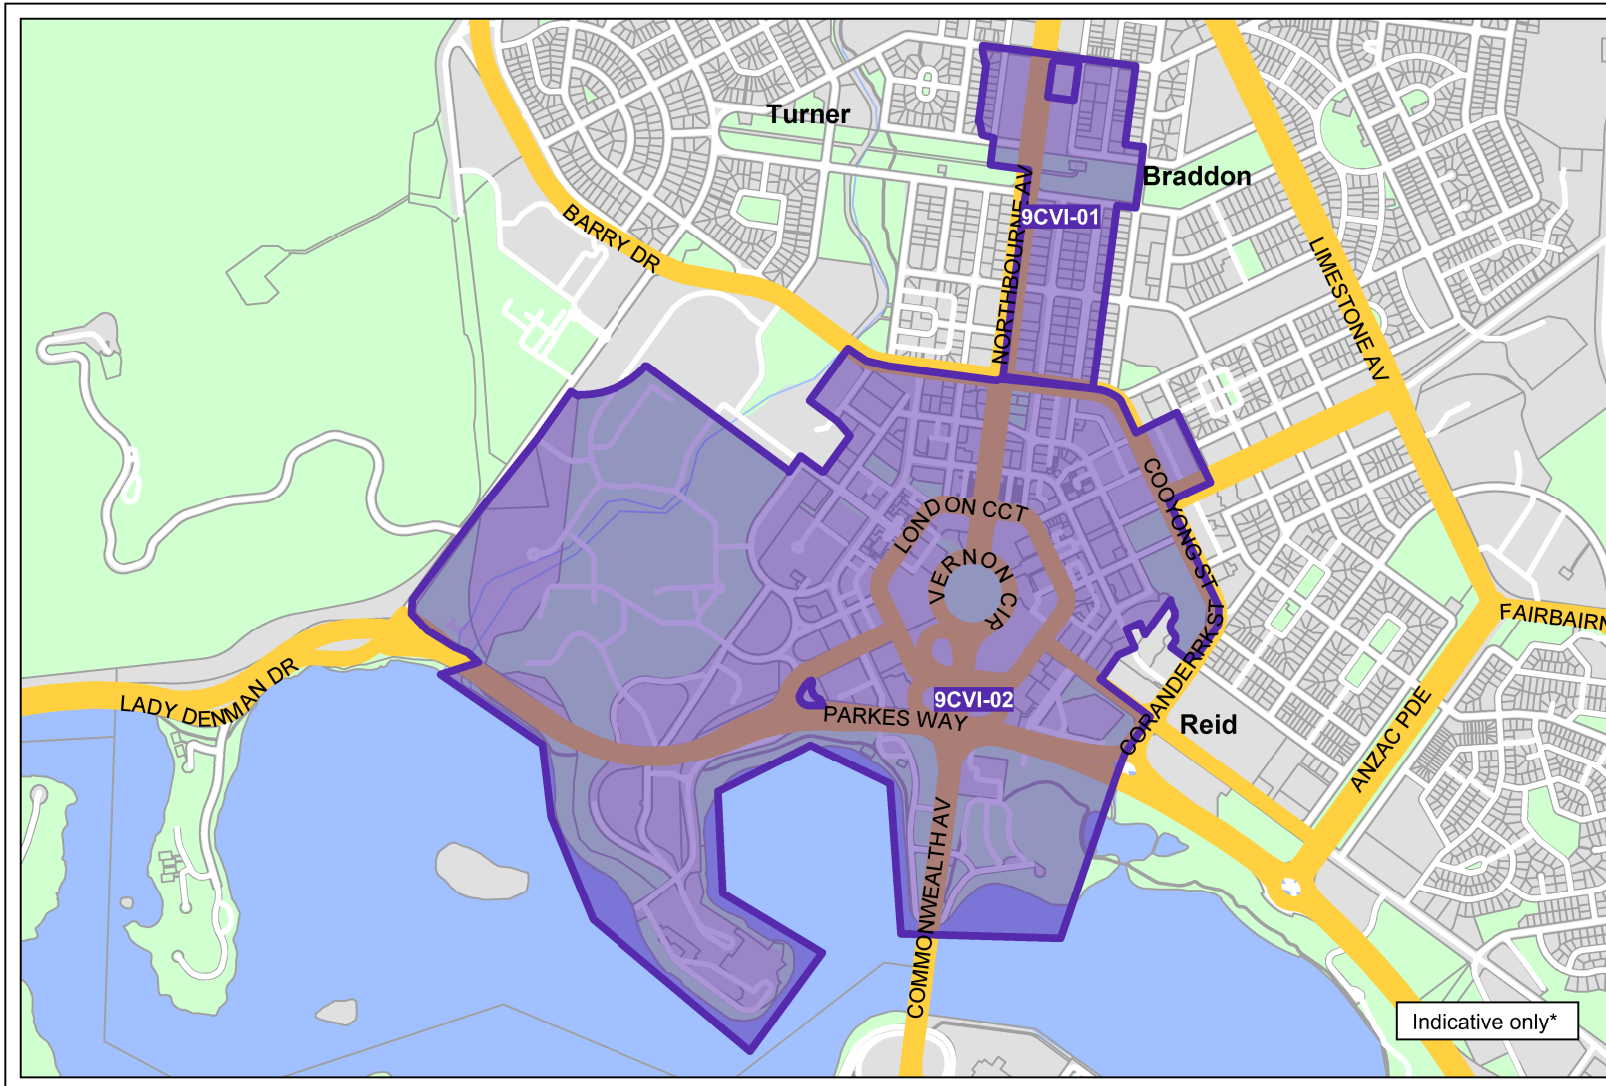

Civic Fixed-line Serving Area

AUSTRALIAN CAPITAL TERRITORY

Key:

- Fixed-line covering area* - Service available
- Fixed-line covering area* - Build commenced

* This map identifies areas where NBN Co has commenced building its fixed-line network. Build commenced means that NBN Co has issued contract instructions to construction partners so they can commence work in this area. From the start of construction until the network is activated, NBN Co undertakes construction steps that may result in changes to the design of the network and movement of the boundaries. This map may be updated in future if there are such boundary changes. As a result this map is for illustrative purposes only and is not suitable for legal, engineering or surveying purposes.