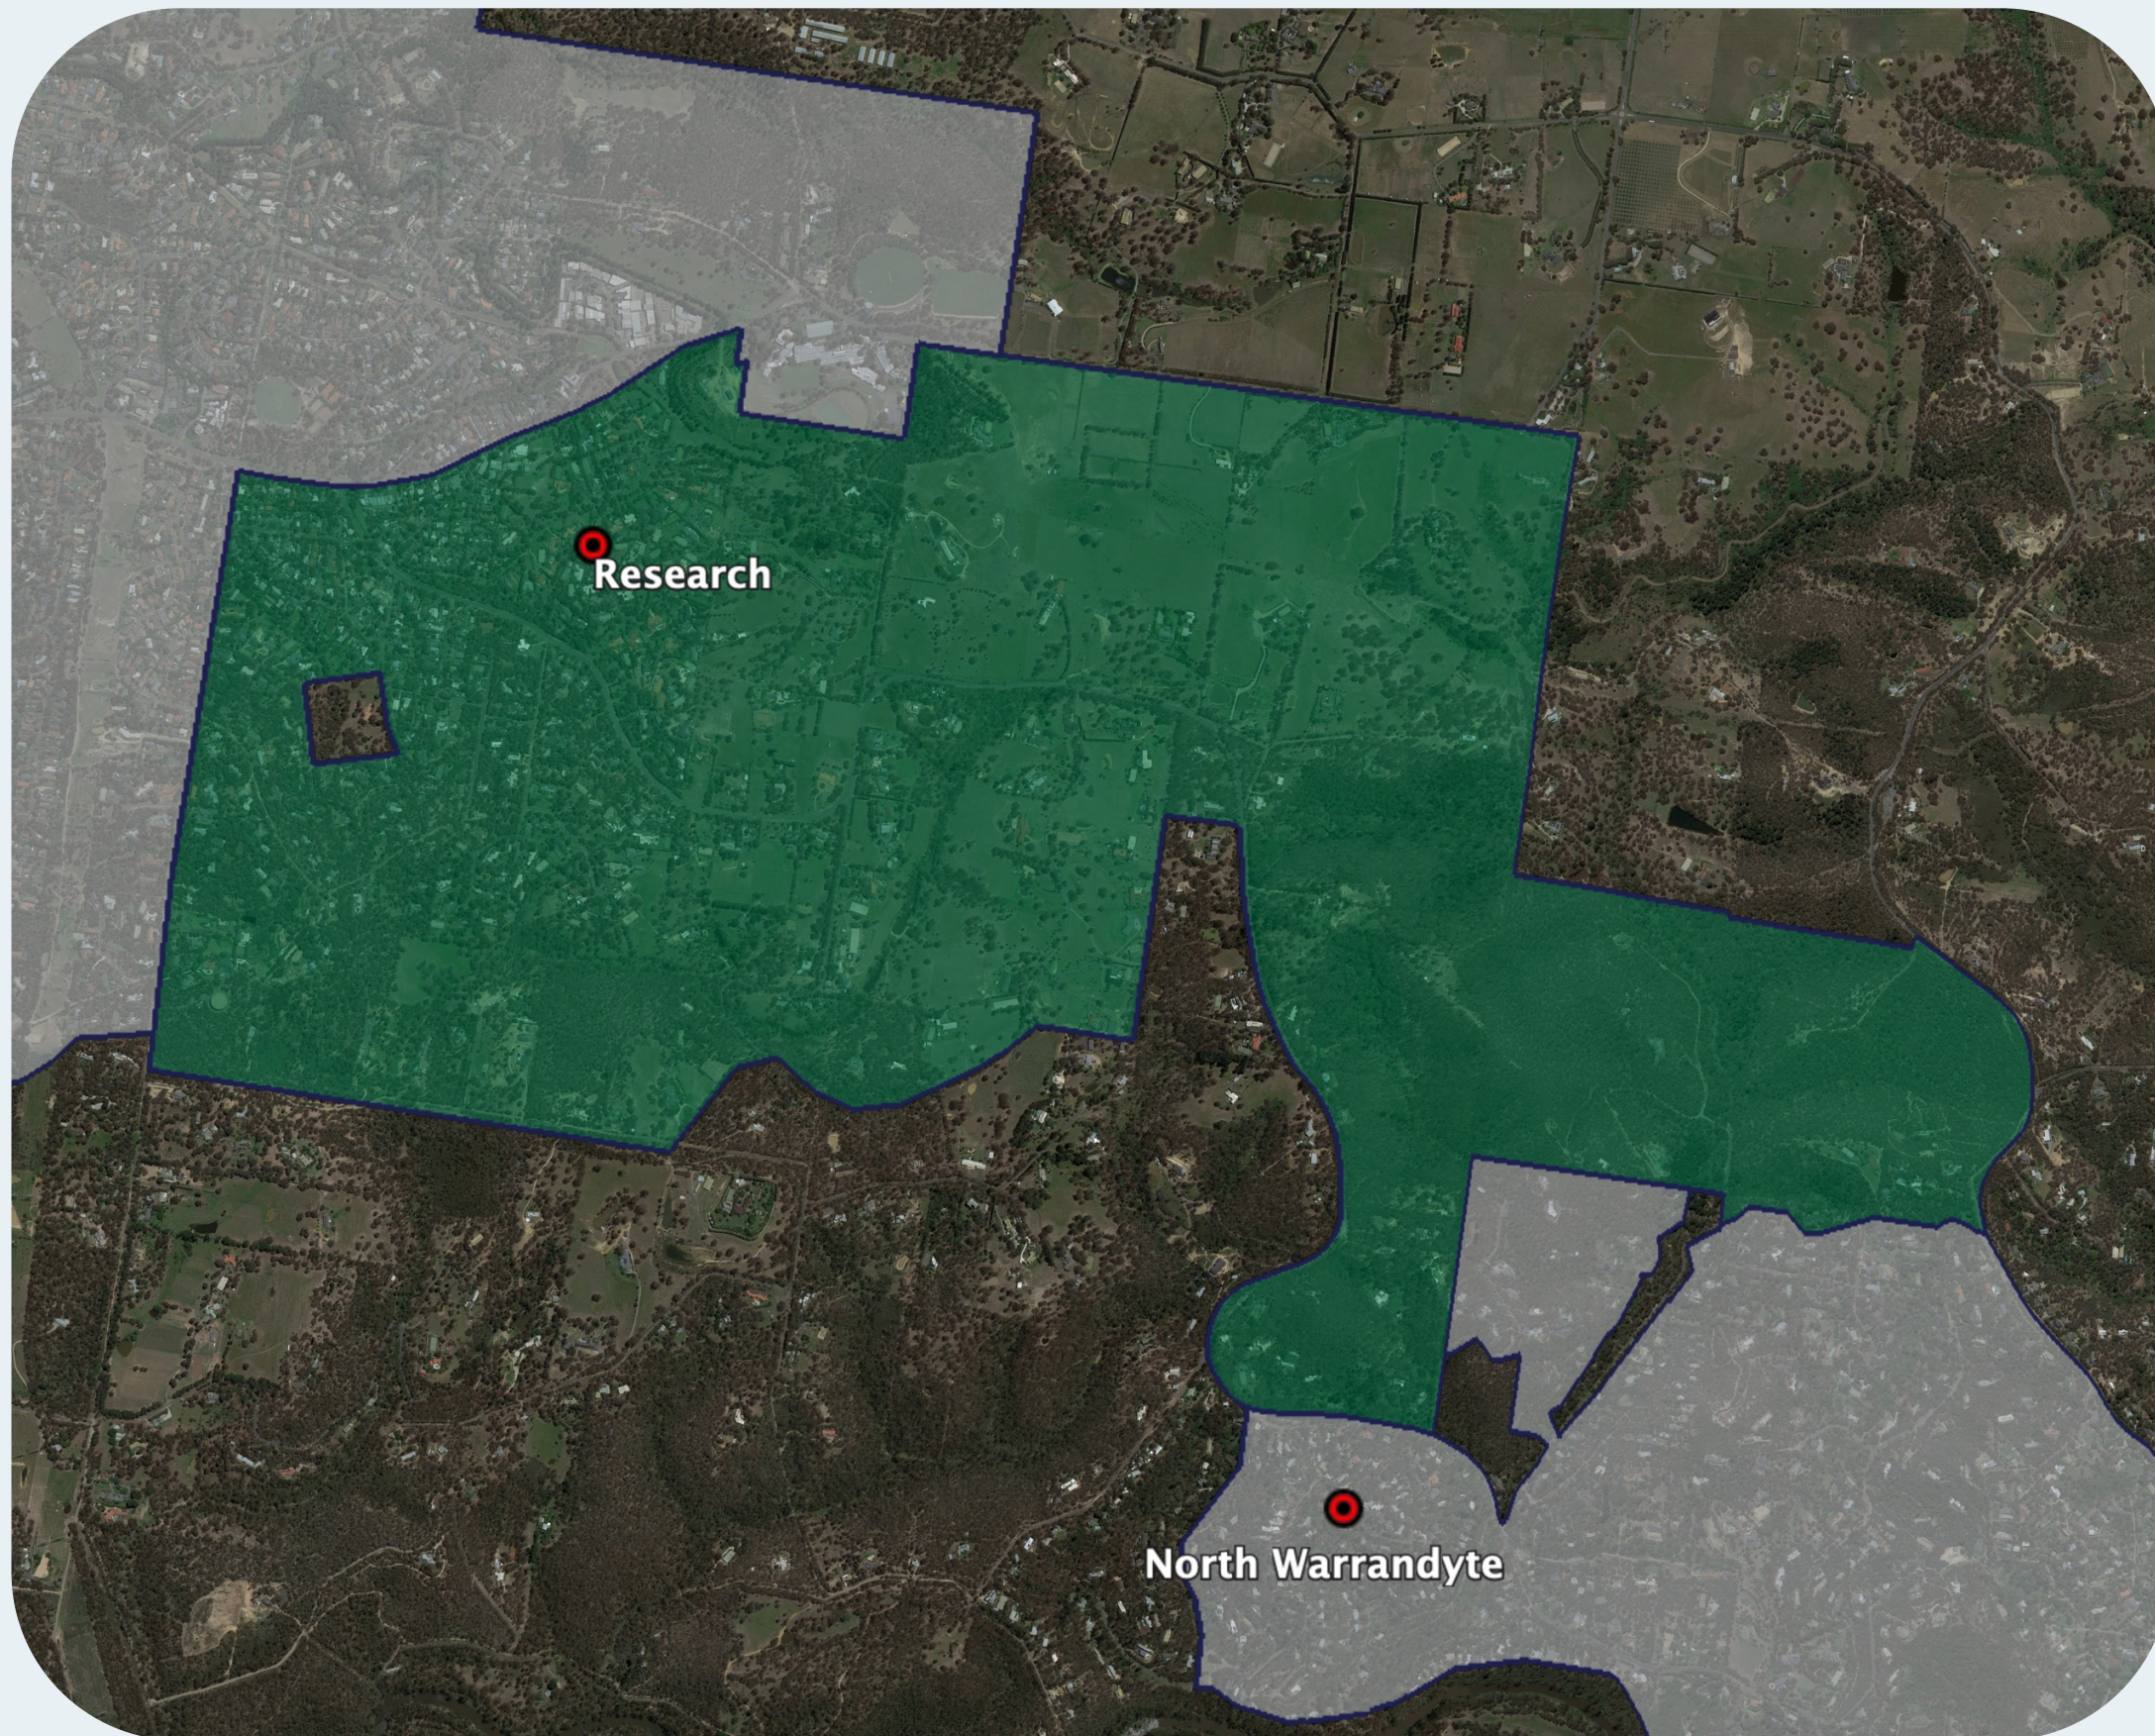

nbn™ Business Fibre Zone indicative map – Research and surrounds

The **nbn™** Business Fibre Initiative is available to businesses right across the country.

The area highlighted on this map, is part of an **nbn™** Business Fibre Zone that is eligible for business **nbn™** Enterprise Ethernet.

To find out more about the Fibre Initiative contact your service provider, or visit:
nbn.com.au/businessfibre

Key

-  nbn™ Business Fibre Zone
-  Adjacent/nearby nbn™ Business Fibre Zone (where relevant)